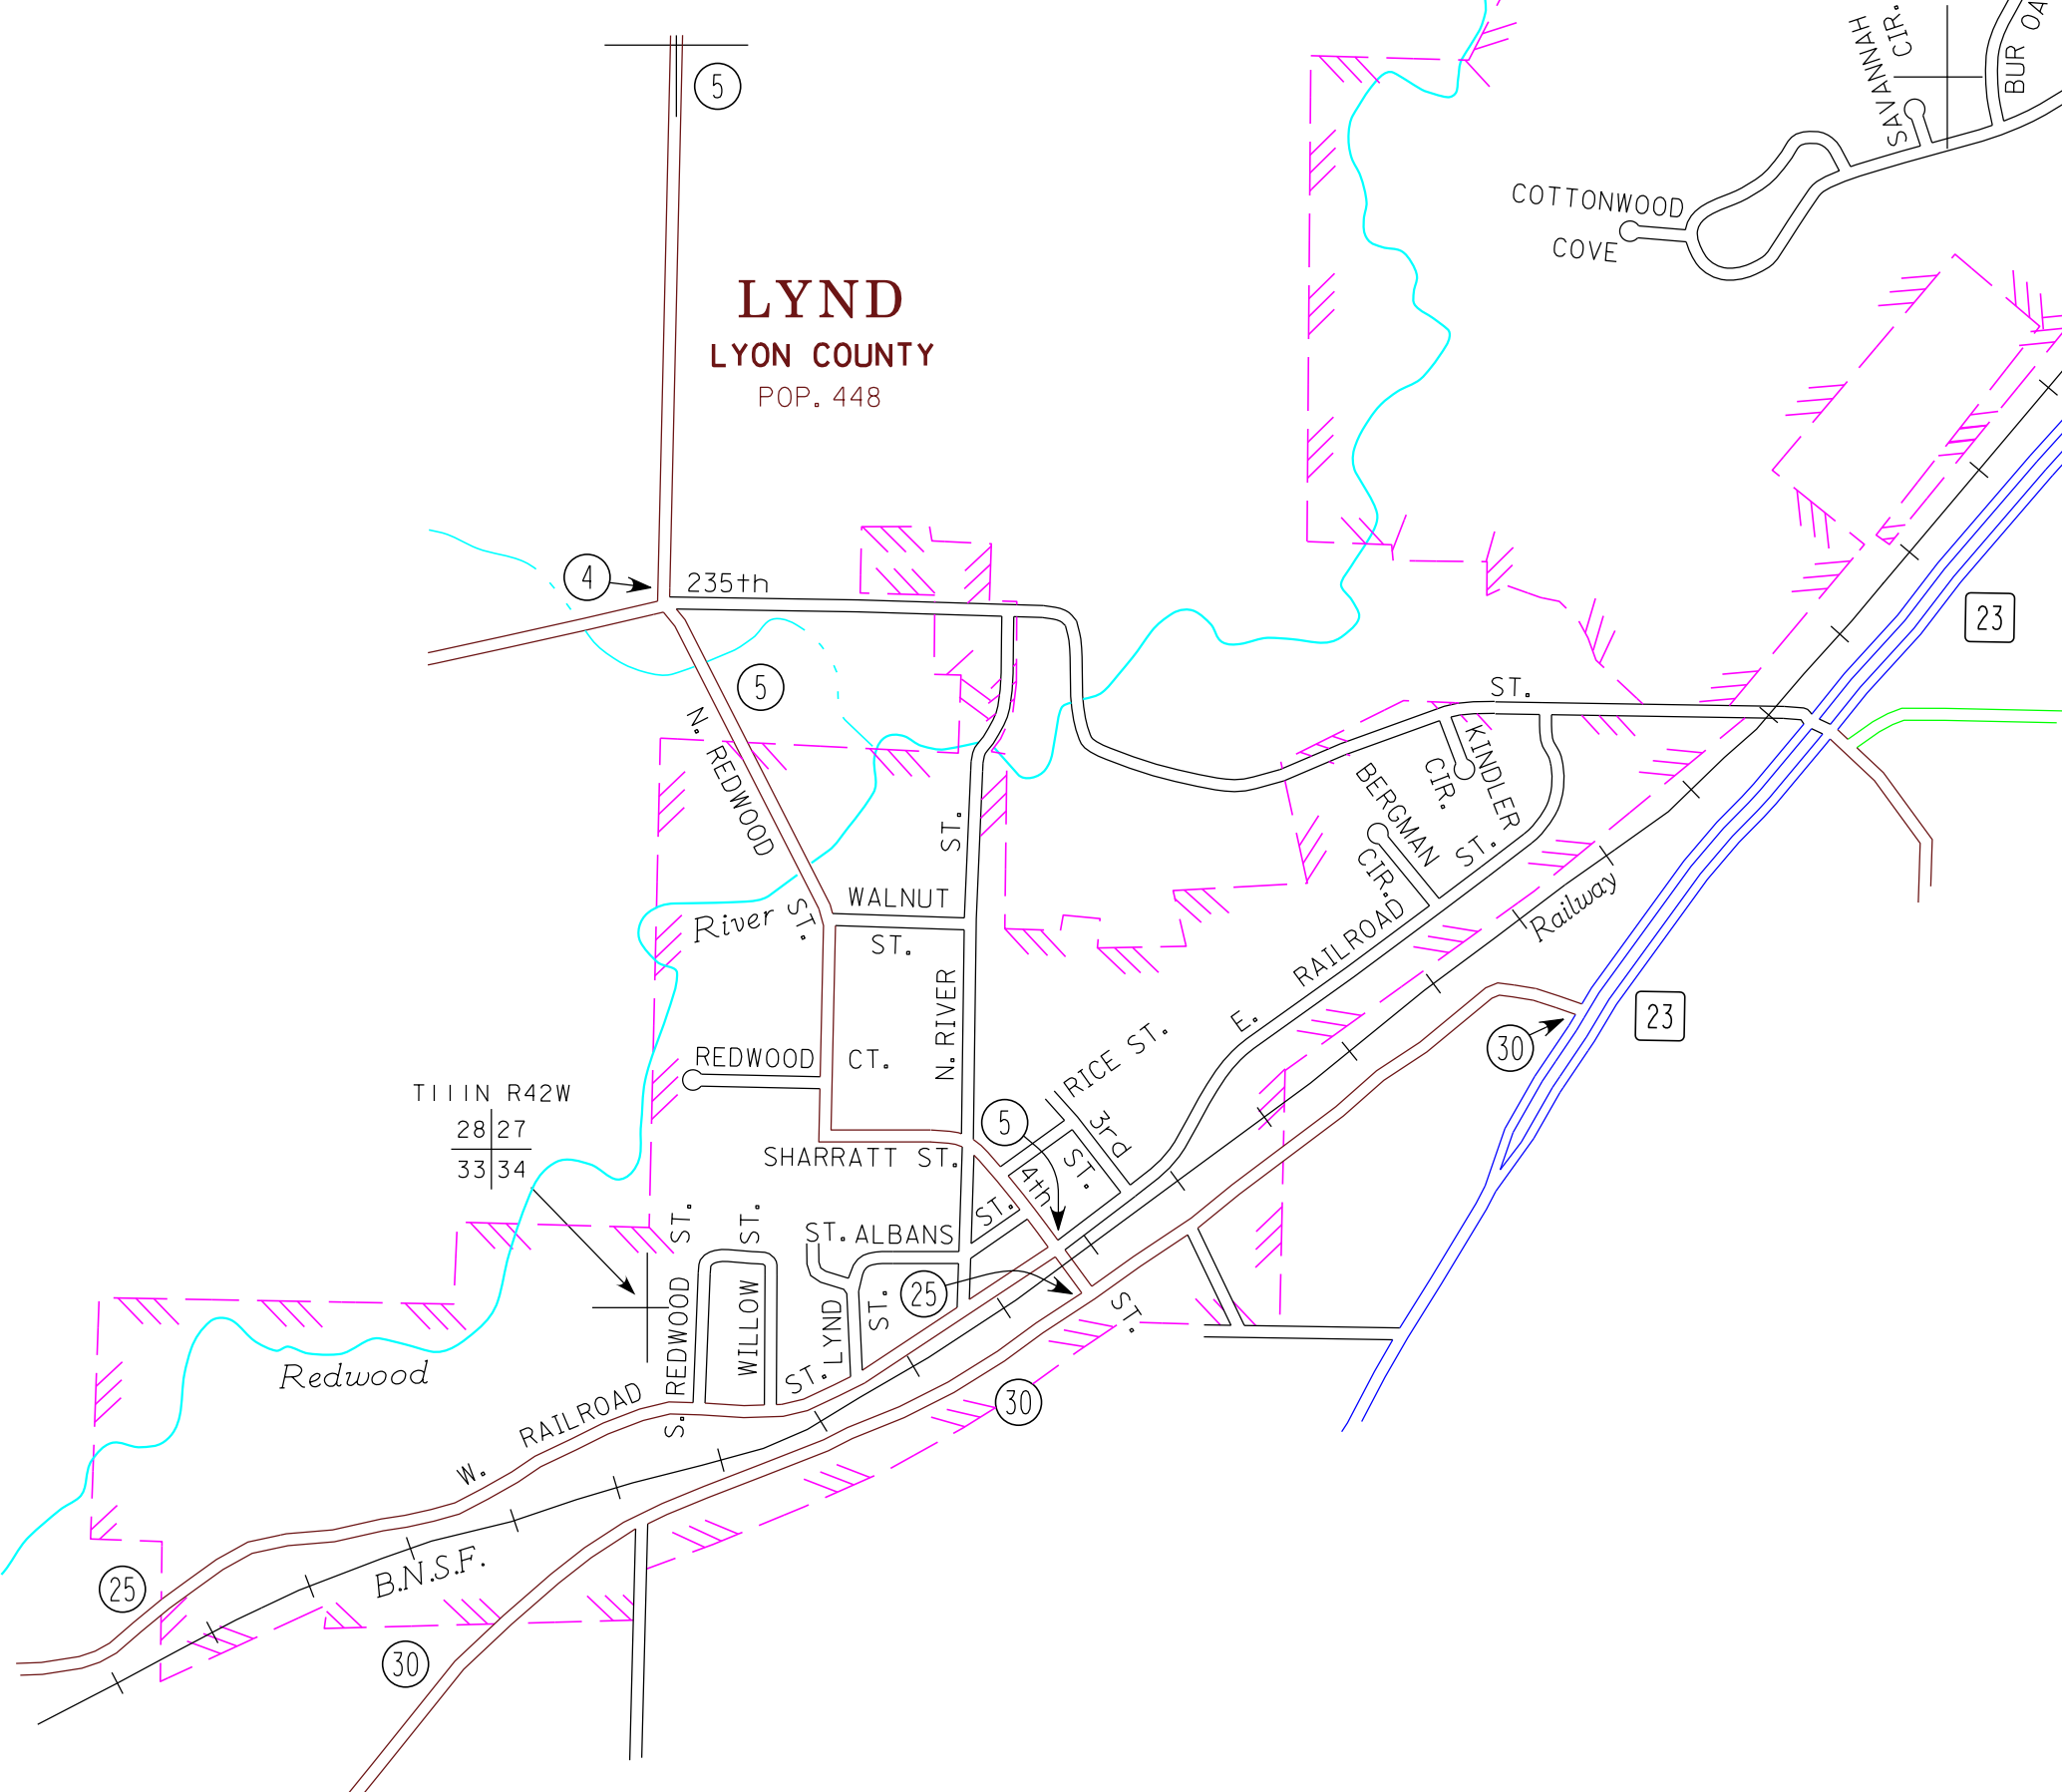

LYND
LYON COUNTY
POP. 448