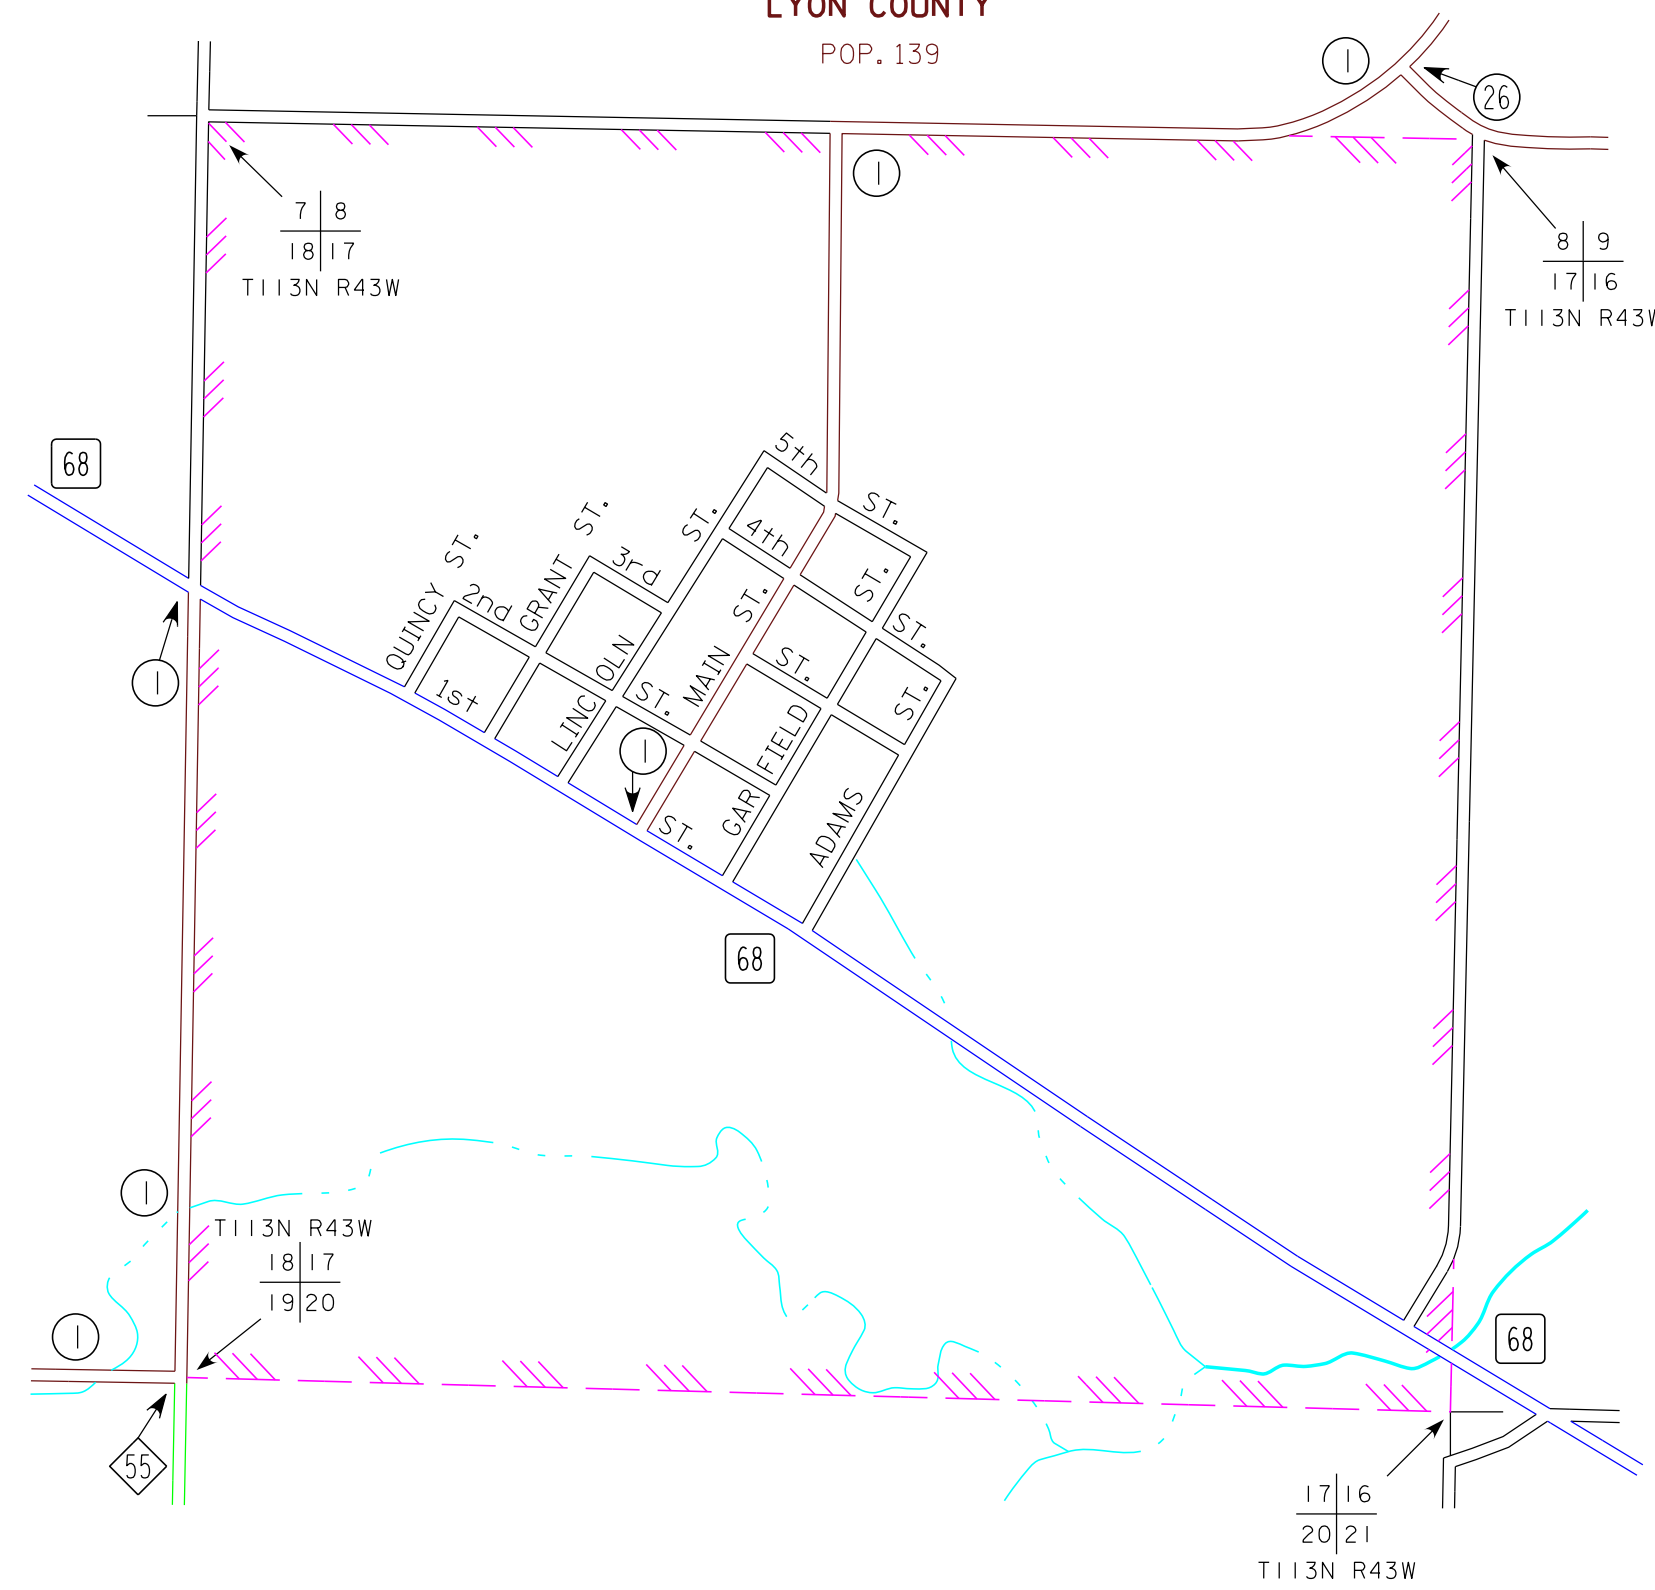

TAUNTON
LYON COUNTY
POP. 139