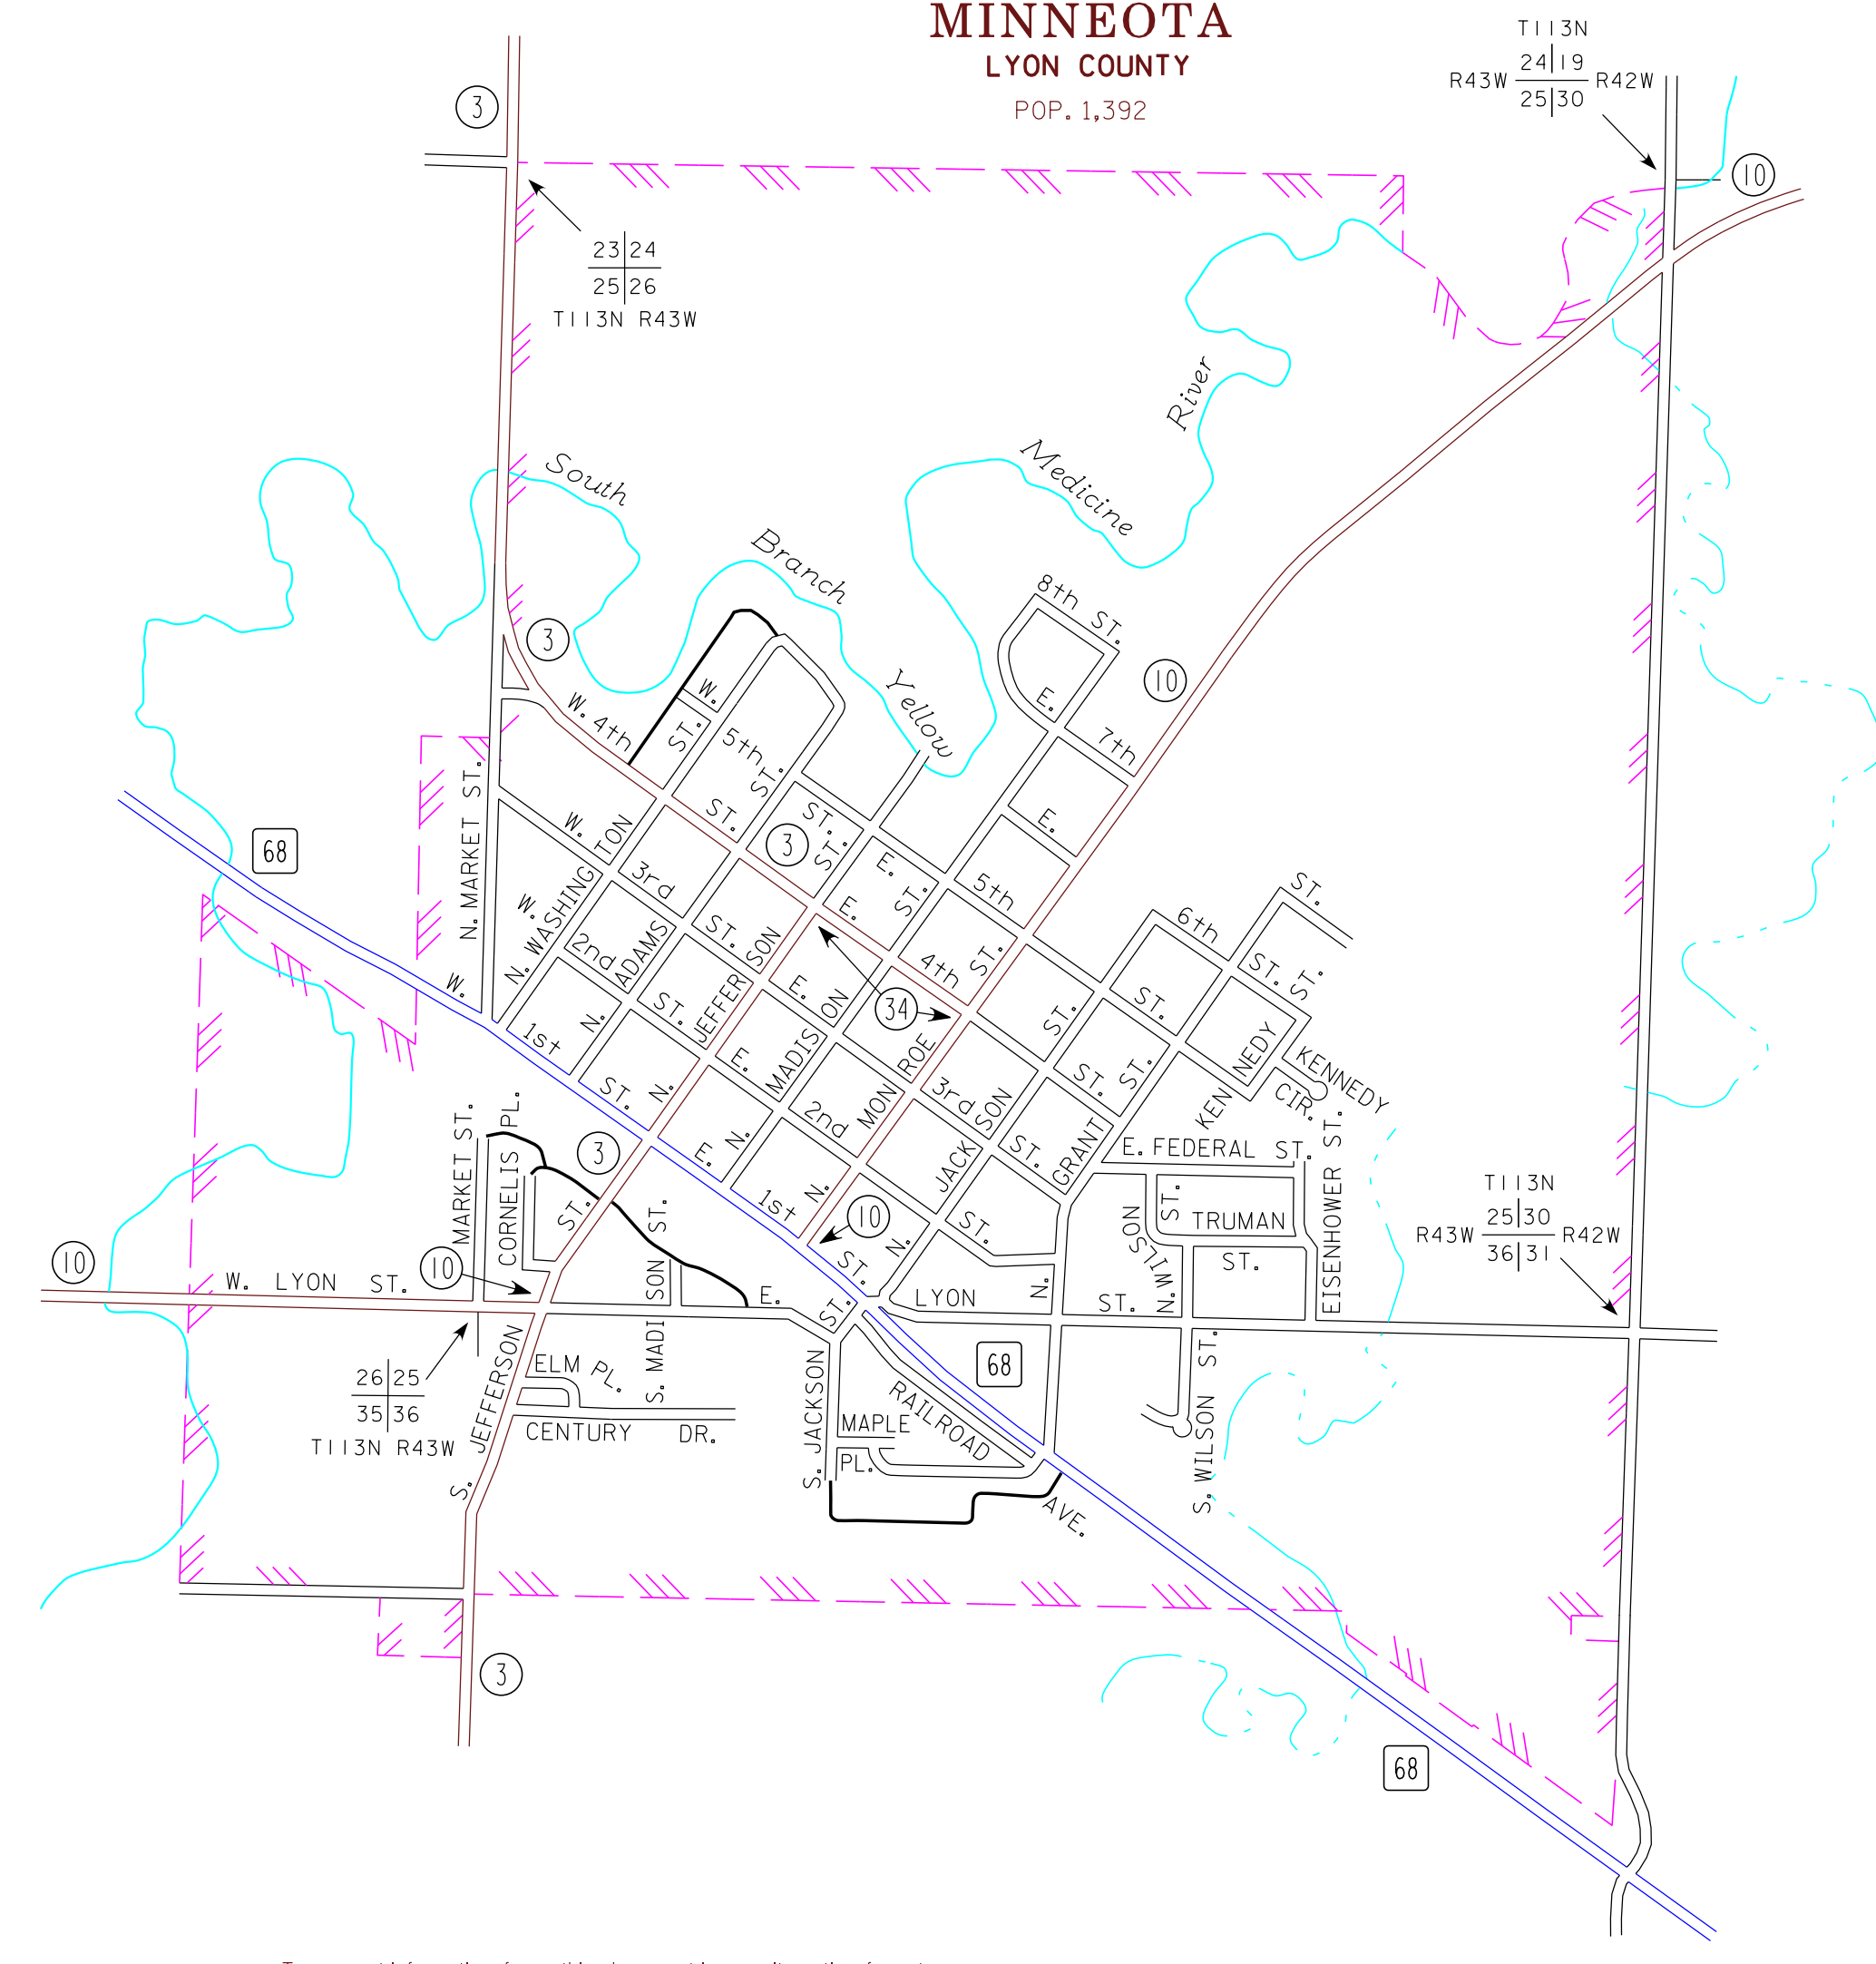

MINNEOTA
LYON COUNTY
POP. 1,392

MUNICIPALITIES SHOWN
ON THIS SHEET
LYND
MINNEOTA
RUSSELL
TAUNTON

NOTE: 2010 U.S. CENSUS FIGURES SHOWN FOR ALL MUNICIPALITIES UNLESS OTHERWISE STATED.