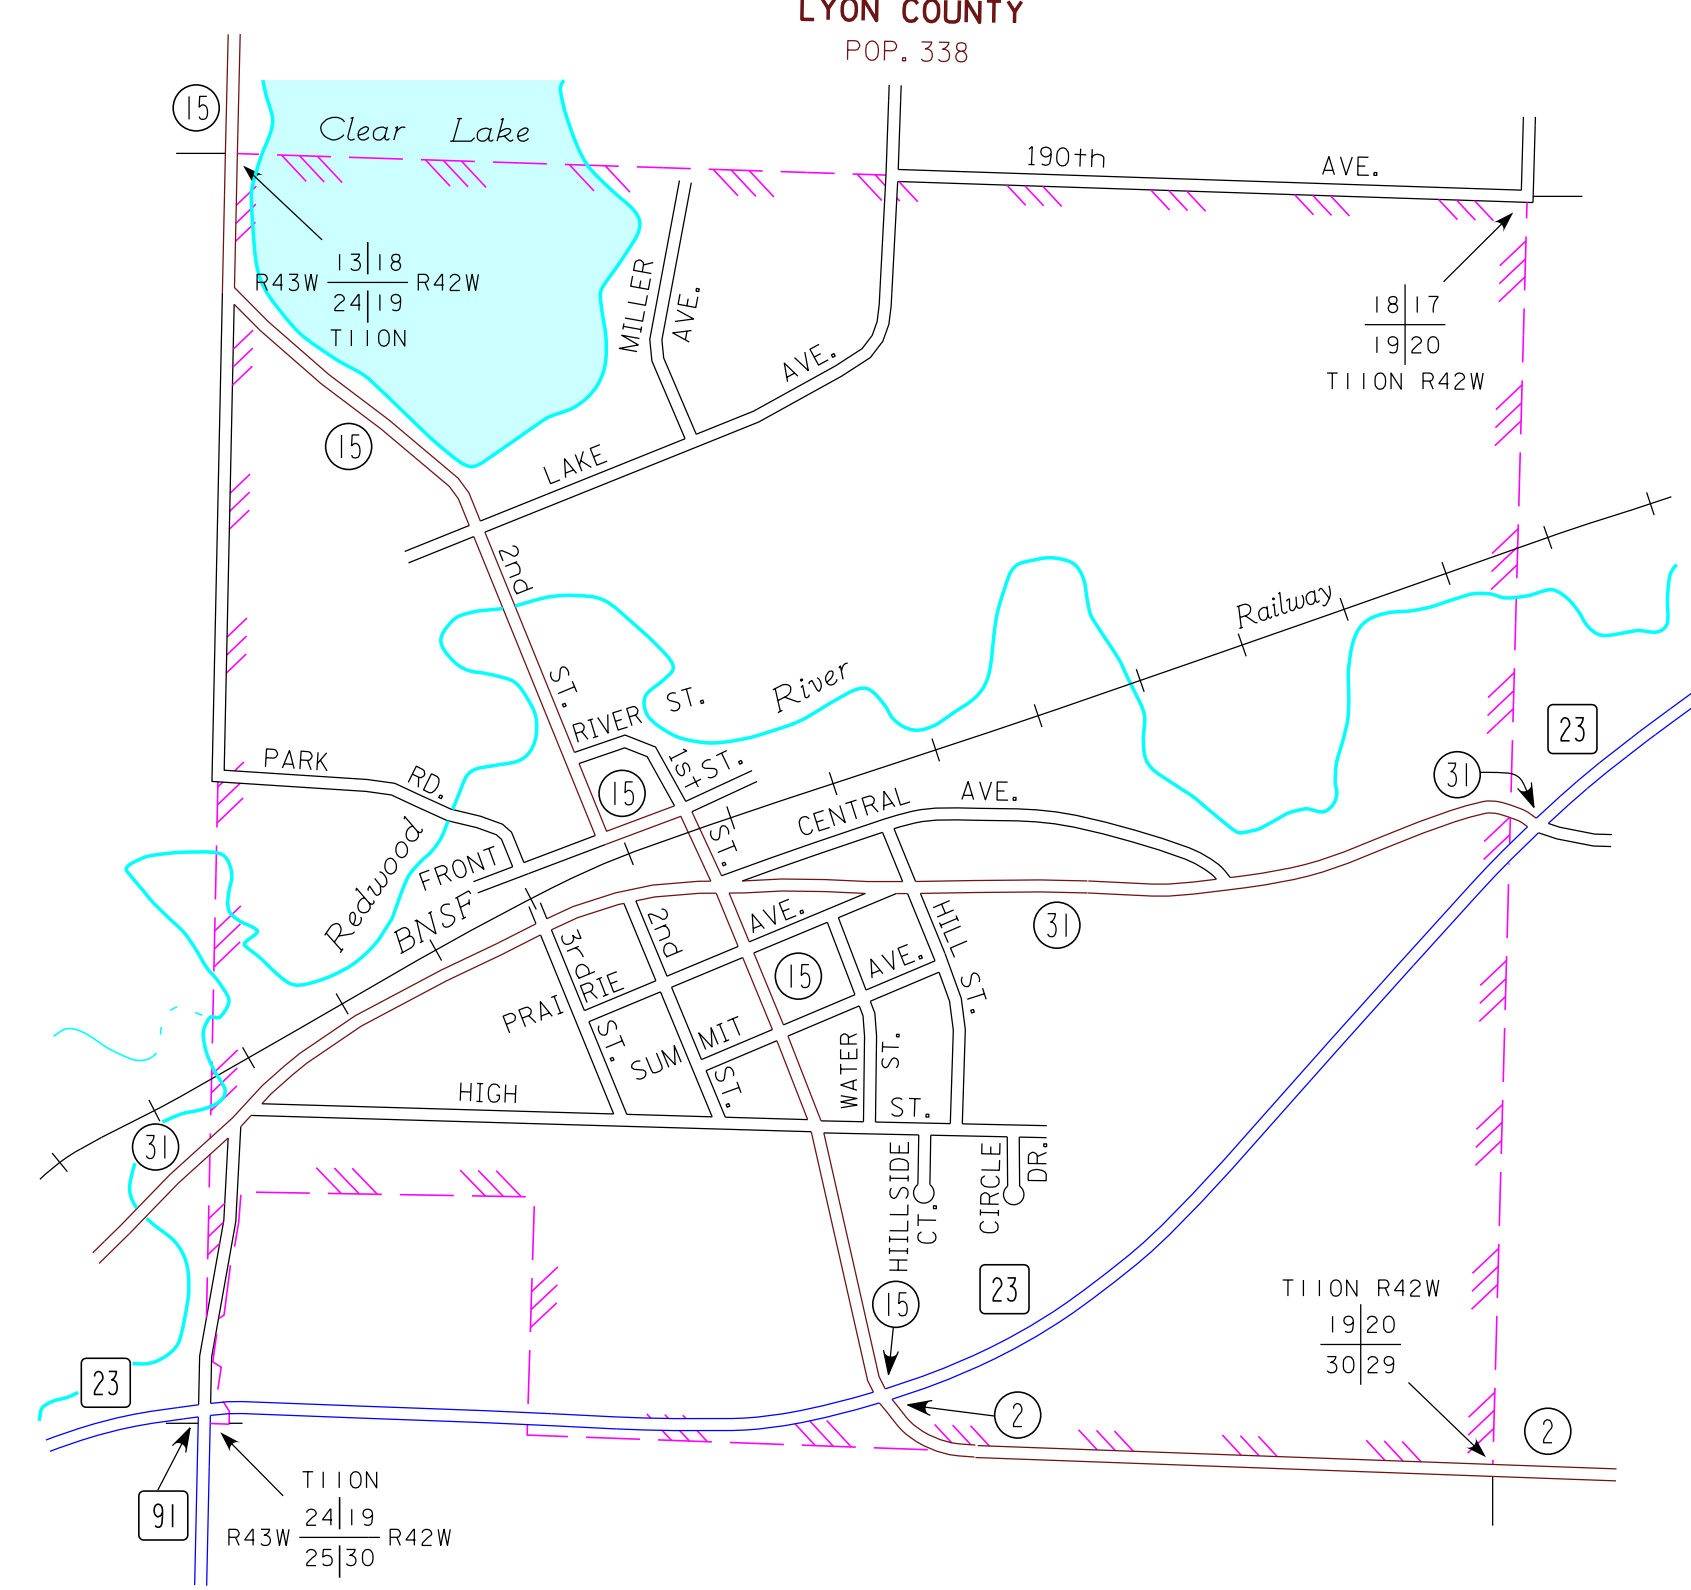

RUSSELL
LYON COUNTY
POP. 338

MUNICIPALITIES OF LYON CO.

PREPARED BY THE
MINNESOTA DEPARTMENT OF TRANSPORTATION
OFFICE OF TRANSPORTATION SYSTEM MANAGEMENT
IN COOPERATION WITH
U.S. DEPARTMENT OF TRANSPORTATION
FEDERAL HIGHWAY ADMINISTRATION

2015
BASIC DATA - 2009

LEGEND

- INTERSTATE TRUNK HIGHWAY..... (35)
- U.S. TRUNK HIGHWAY..... (10)
- STATE TRUNK HIGHWAY..... (55)
- COUNTY STATE AID HIGHWAY..... (23)
- COUNTY ROAD..... (15)
- PUBLIC ROAD..... (91)
- PRIVATE ROAD.....
- CORPORATE LIMITS.....