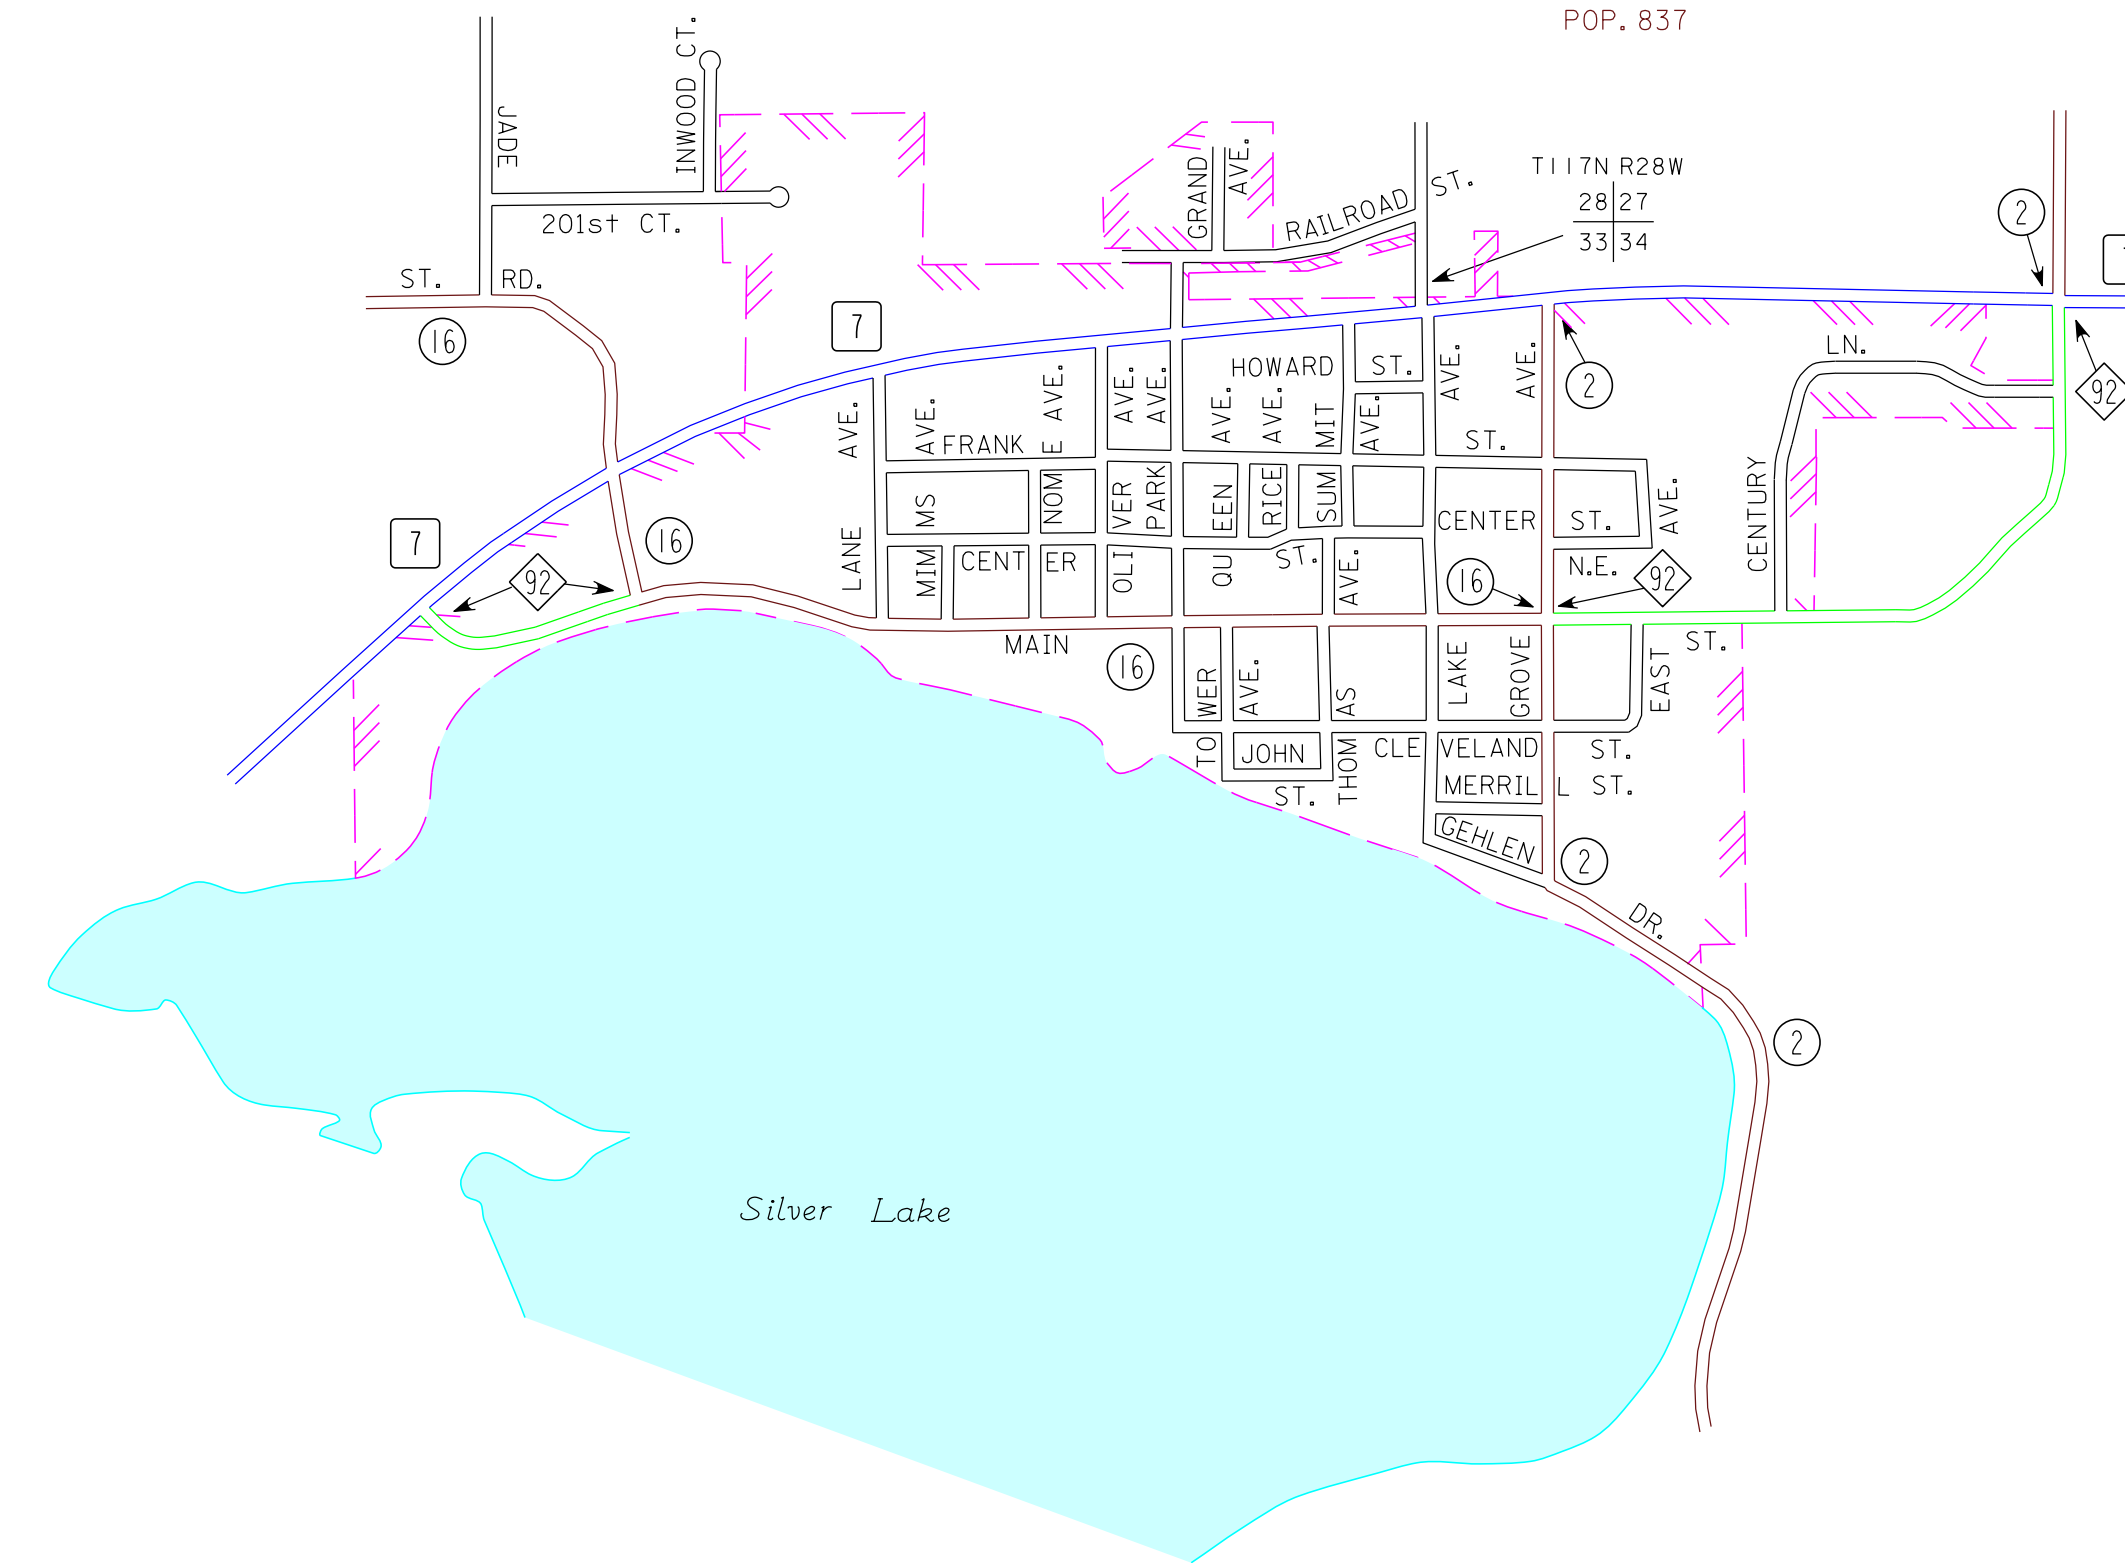

MUNICIPALITIES OF
McLEOD CO.

PREPARED BY THE
MINNESOTA DEPARTMENT OF TRANSPORTATION
OFFICE OF TRANSPORTATION SYSTEM MANAGEMENT
IN COOPERATION WITH
U.S. DEPARTMENT OF TRANSPORTATION
FEDERAL HIGHWAY ADMINISTRATION

2015
BASIC DATA - 2013

LEGEND

- INTERSTATE TRUNK HIGHWAY..... (35)
- U.S. TRUNK HIGHWAY..... (16)
- STATE TRUNK HIGHWAY..... (55)
- COUNTY STATE AID HIGHWAY..... (23)
- COUNTY ROAD..... (14)
- PUBLIC ROAD.....
- PRIVATE ROAD.....
- CORPORATE LIMITS.....

SILVER LAKE
McLEOD COUNTY
POP. 837