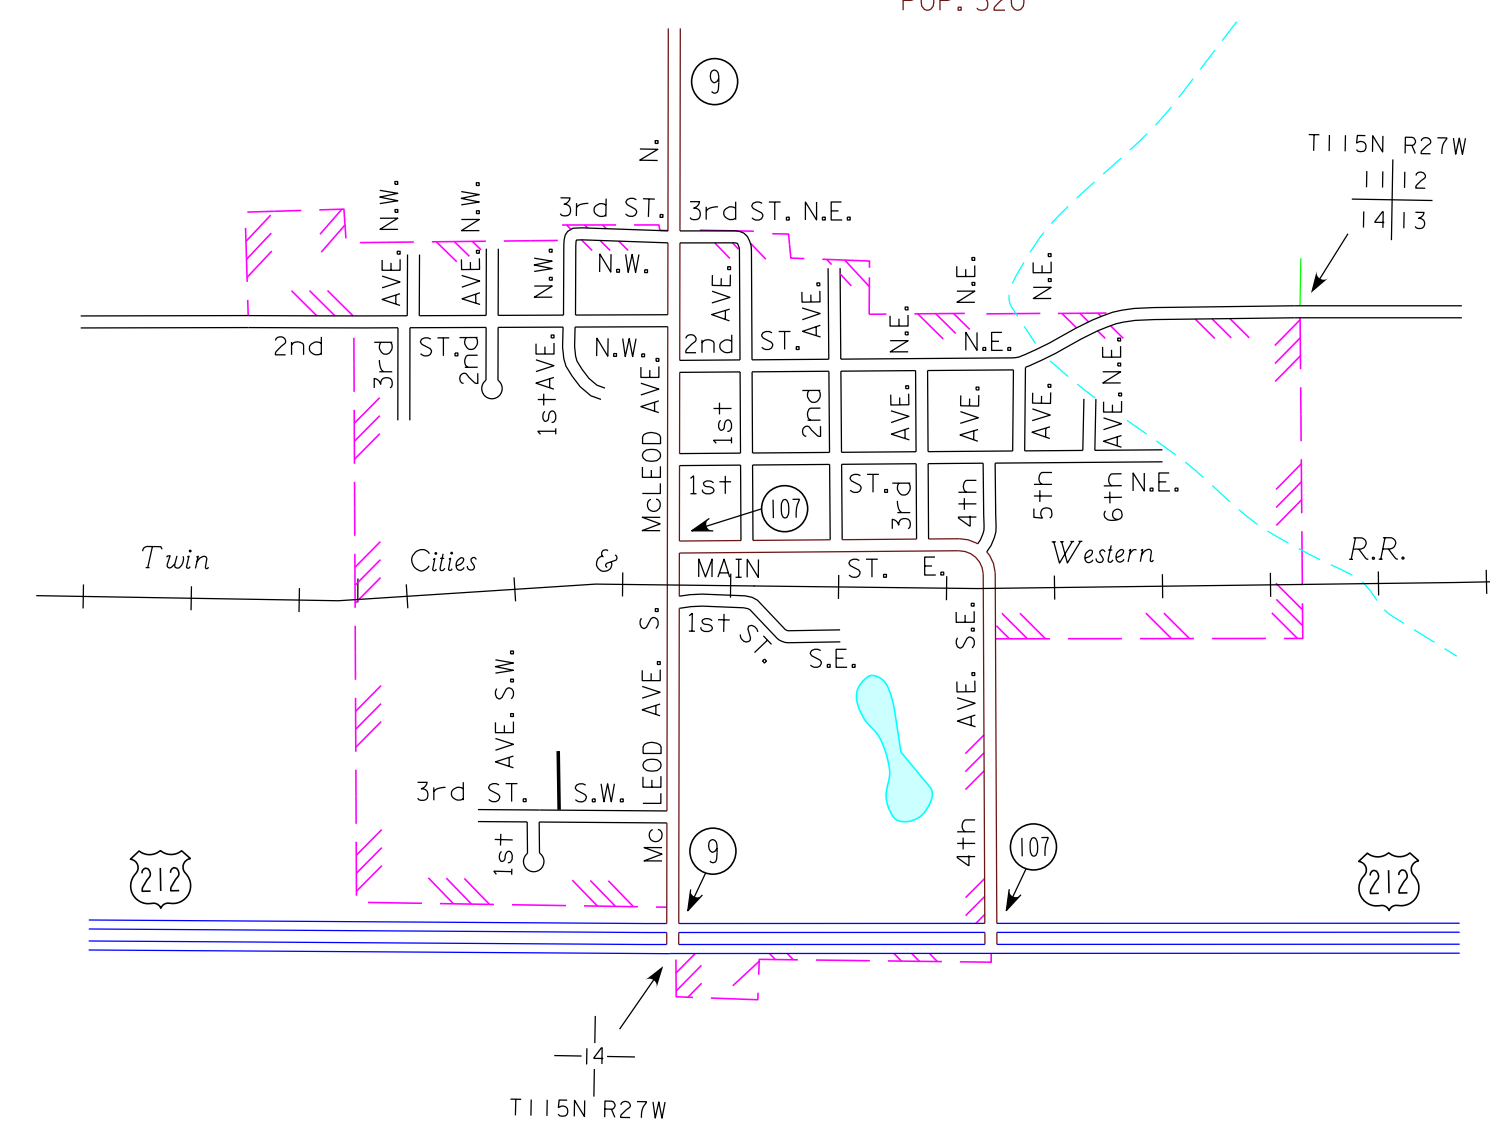

PLATO
McLEOD COUNTY
POP. 320