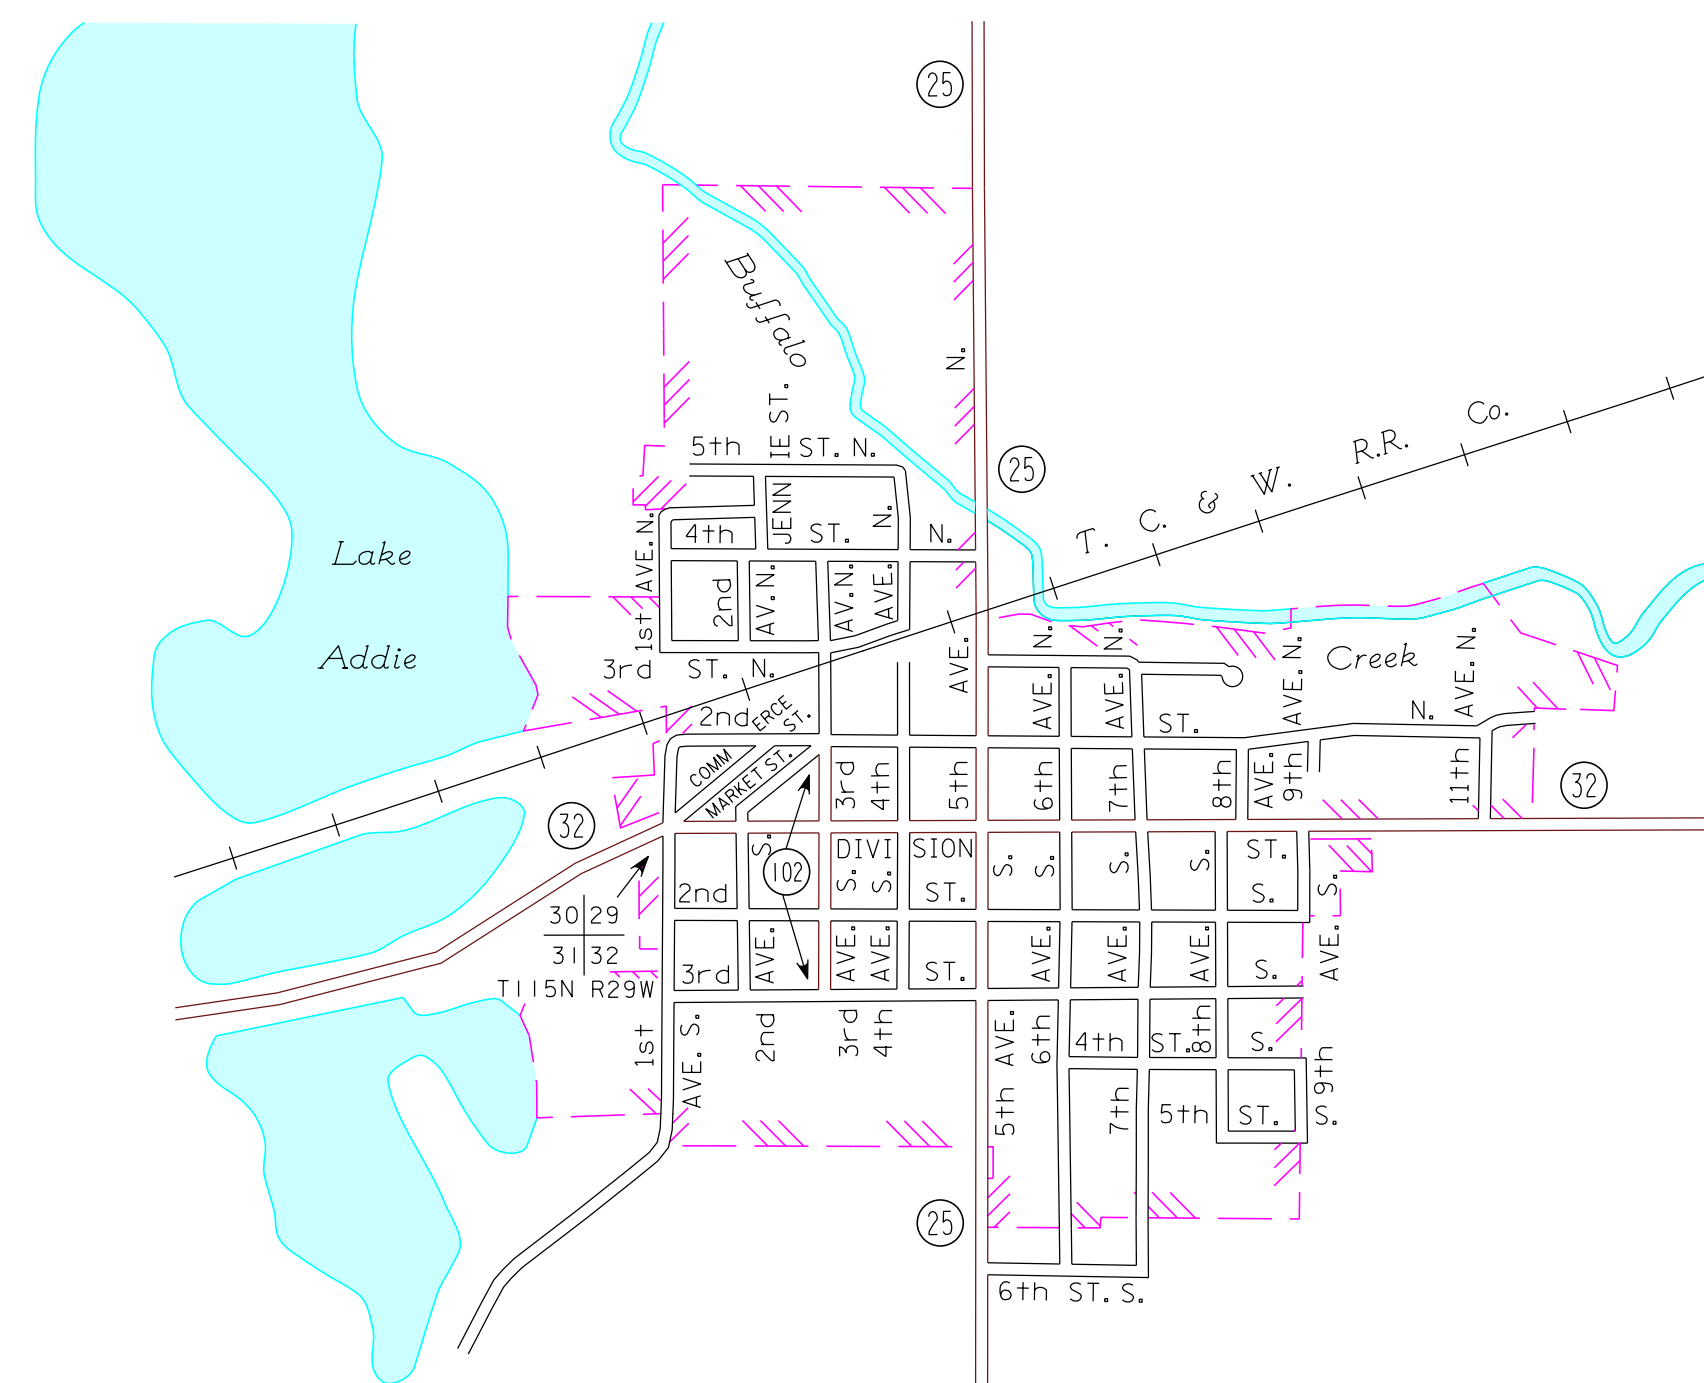

BROWNTON
McLEOD COUNTY
POP. 762