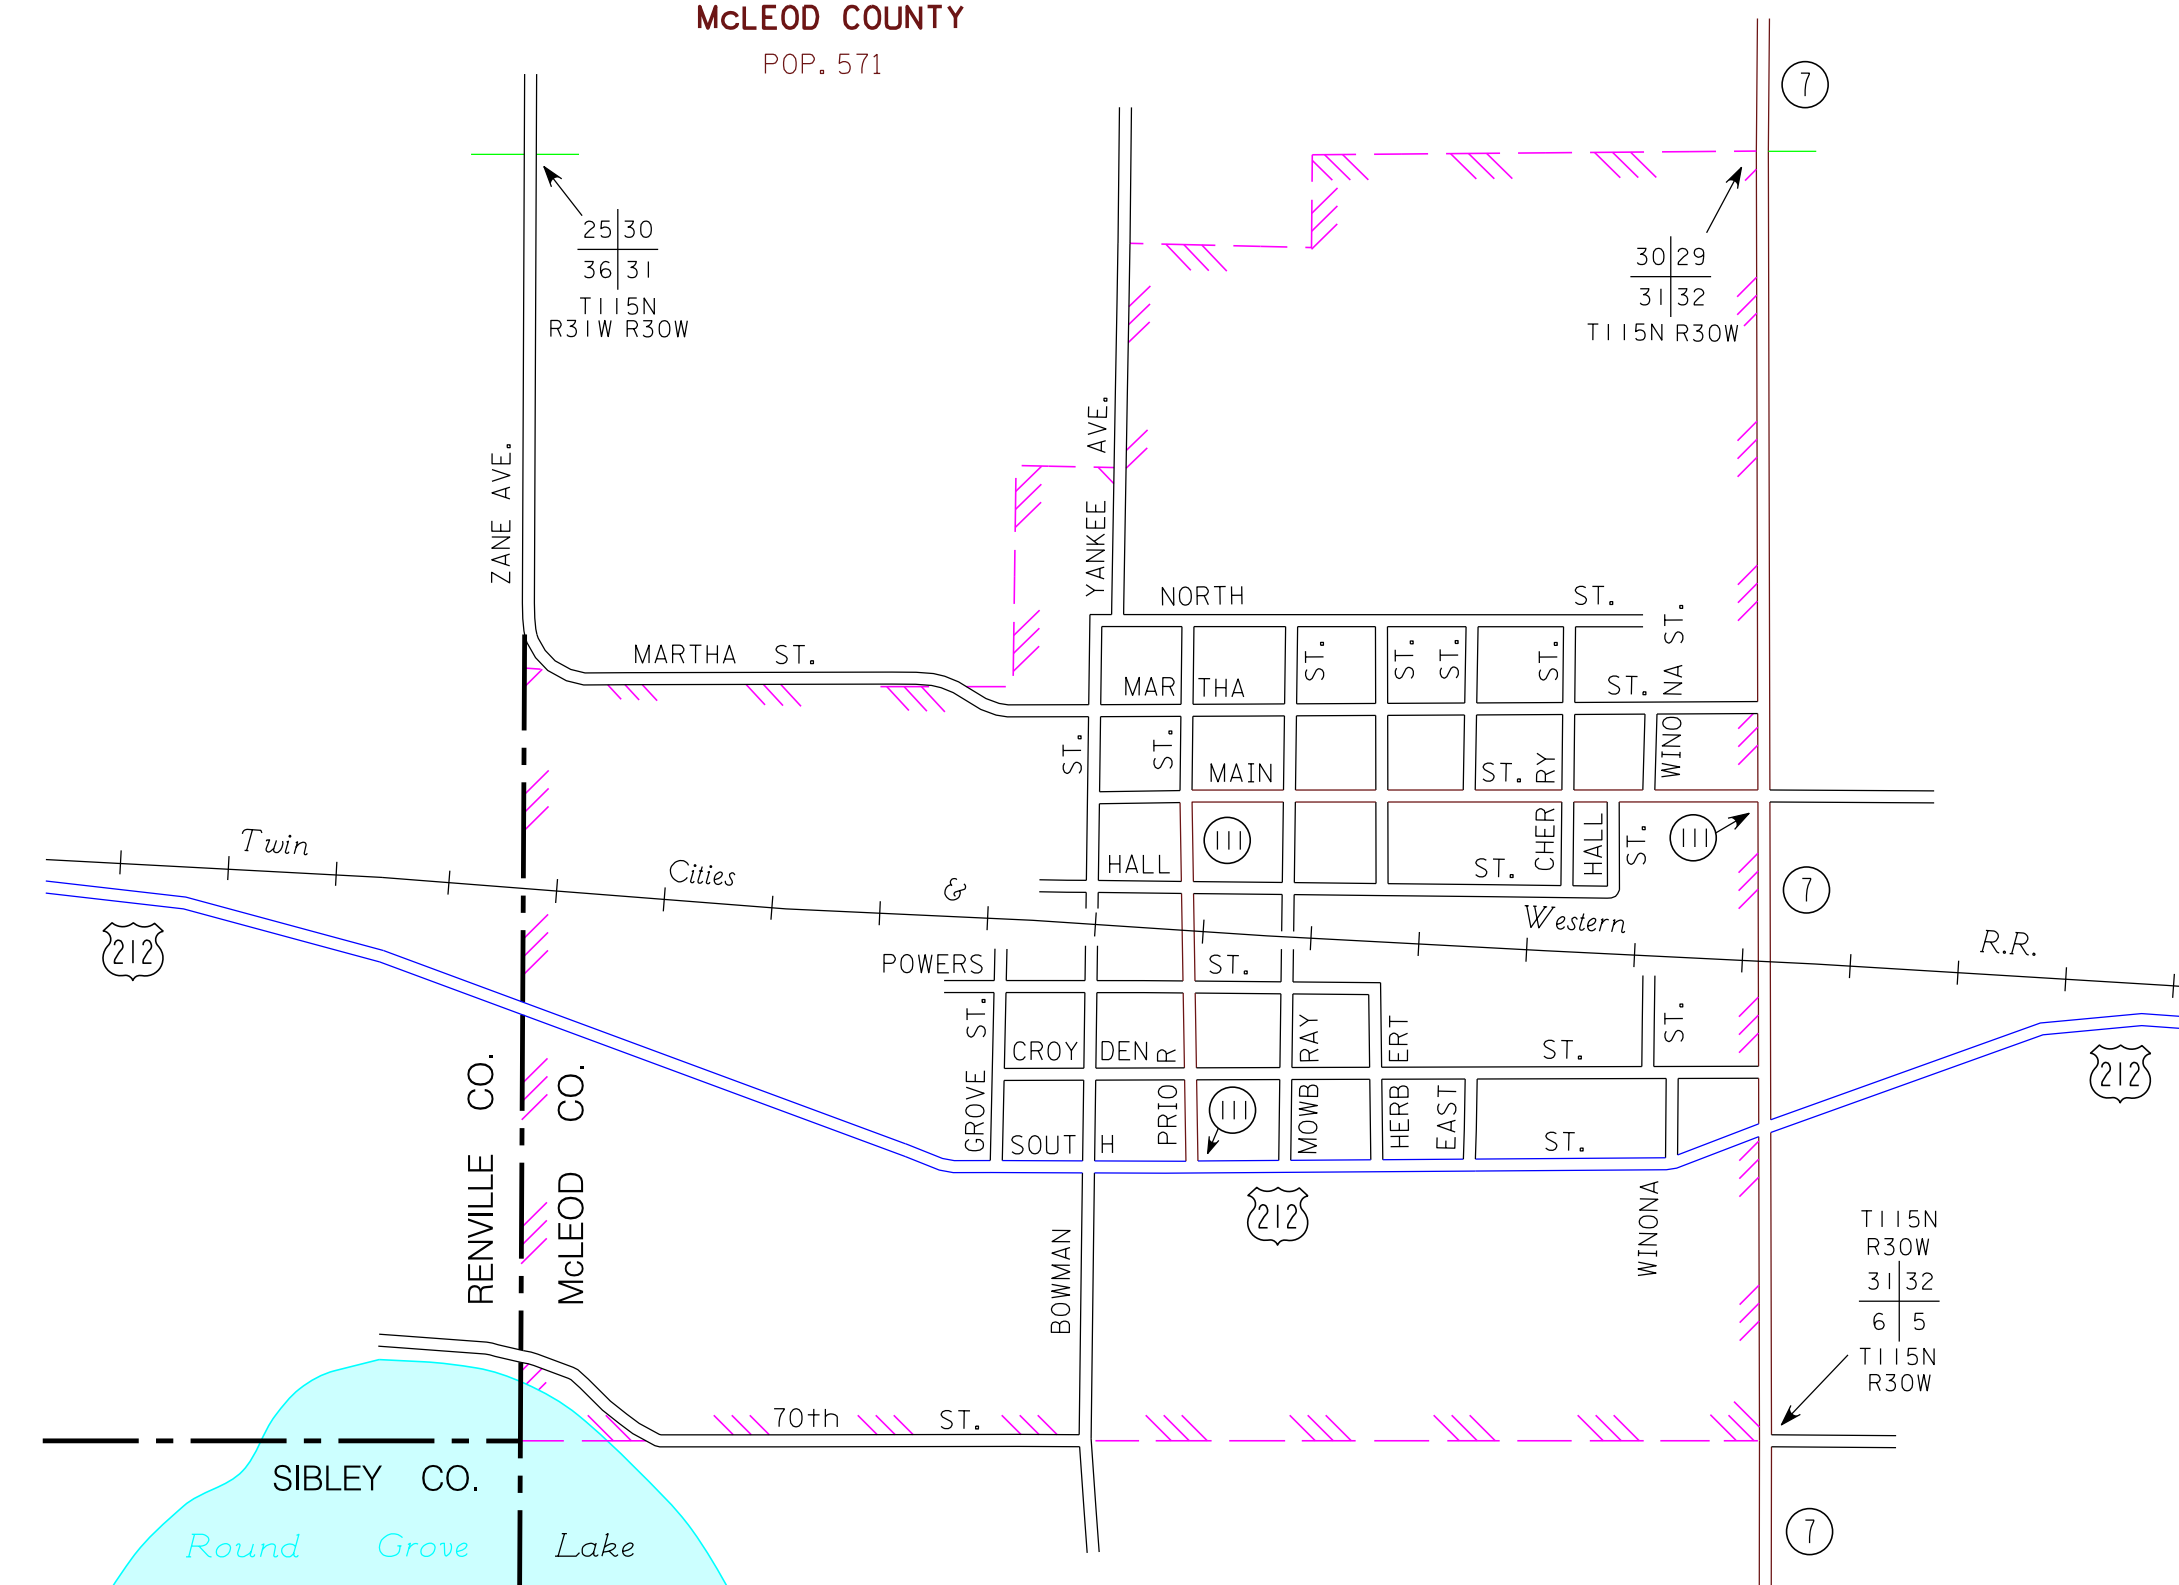

STEWART
McLEOD COUNTY
POP. 571

1. MUNICIPALITIES SHOWN
   ON THIS SHEET
2. BROWNTON
   - PLATO
   - SILVER LAKE
   - STEWART

NOTE: 2010 U.S. CENSUS FIGURES SHOWN FOR ALL MUNICIPALITIES UNLESS OTHERWISE STATED.