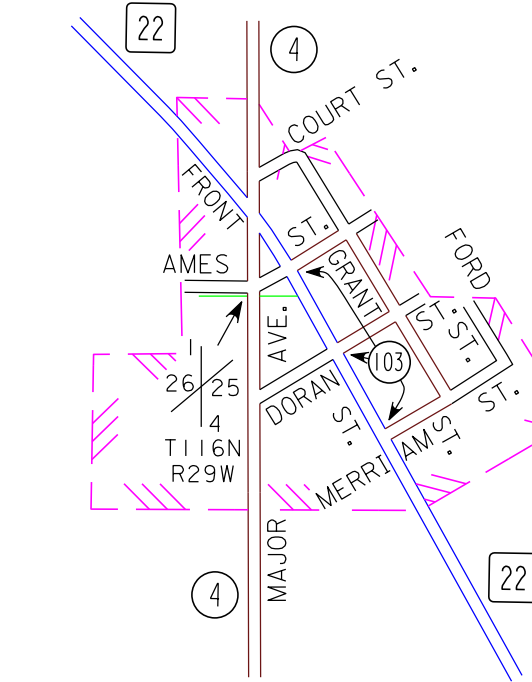

WINSTED McLEOD COUNTY POP. 2,355

BISCAY McLEOD COUNTY POP. 113

1. SUNFISH LN.
2. SCENIC CIR.
3. LAKE TERRACE

LESTER PRAIRIE McLEOD COUNTY POP. 1,730