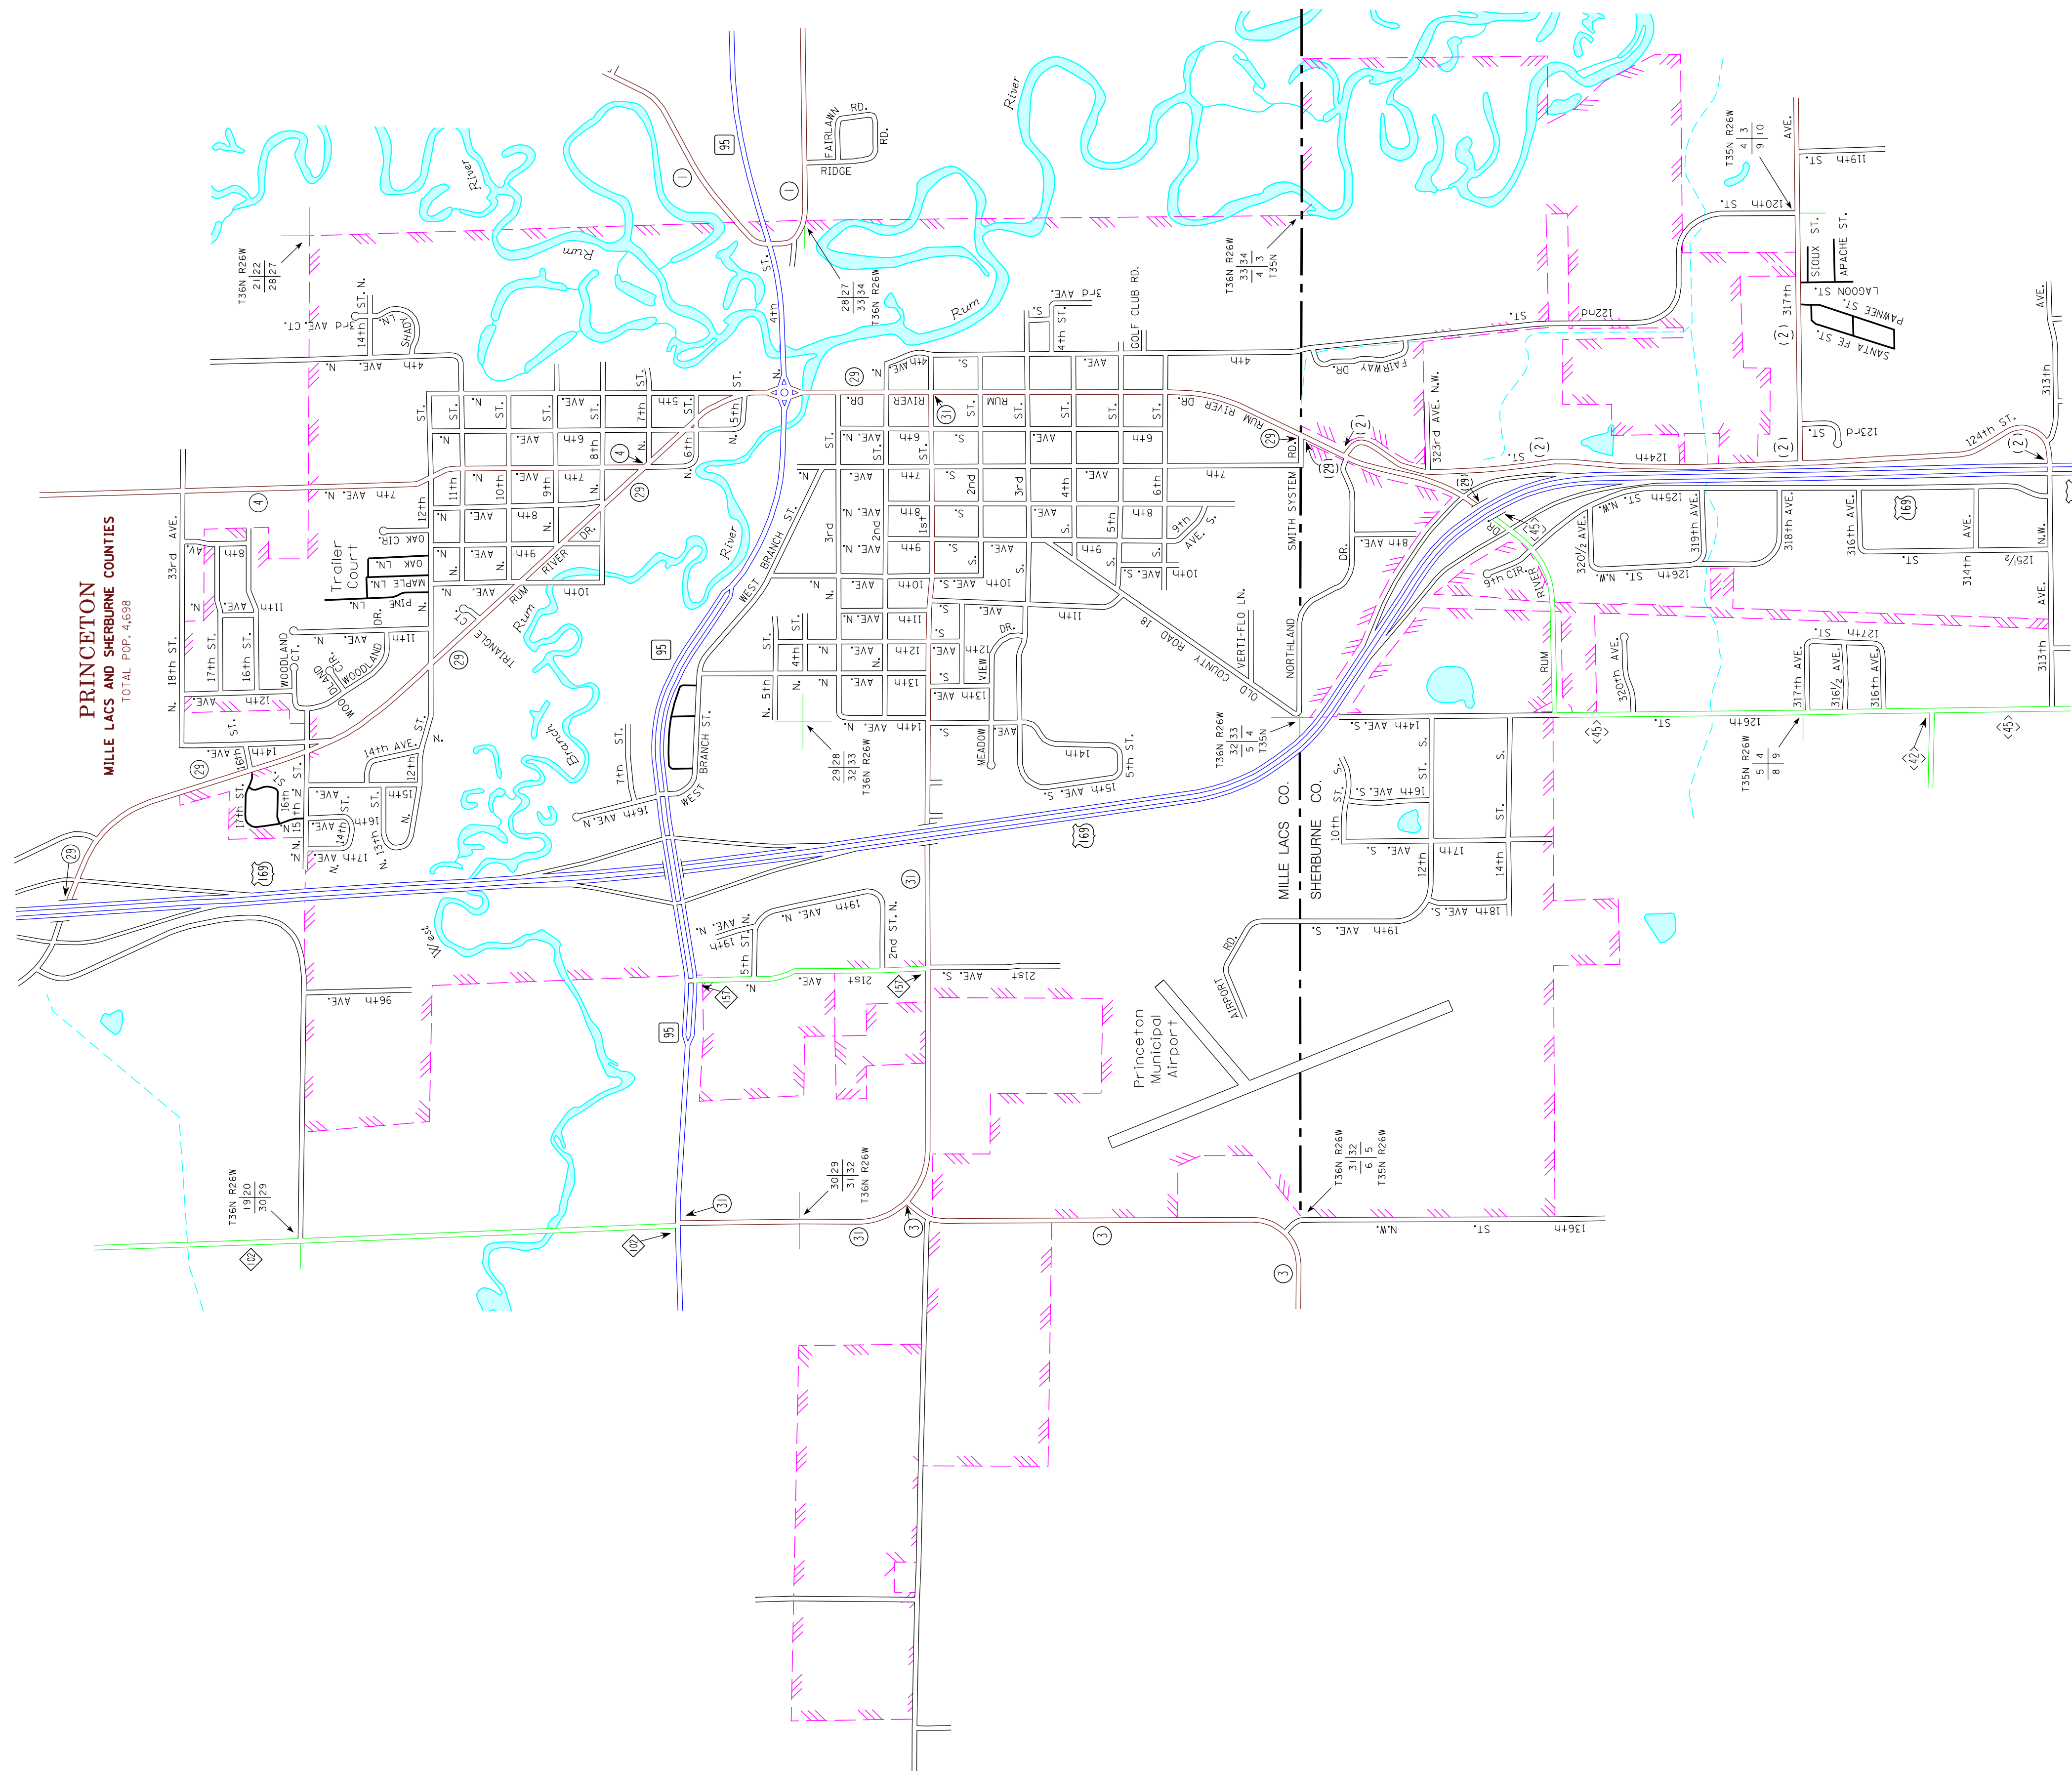

MUNICIPALITIES OF
MILLE LACS CO.

PREPARED BY THE
MINNESOTA DEPARTMENT OF TRANSPORTATION
OFFICE OF TRANSPORTATION DATA & ANALYSIS
IN COOPERATION WITH
U.S. DEPARTMENT OF TRANSPORTATION
FEDERAL HIGHWAY ADMINISTRATION

2015
BASIC DATA - 2013

LEGEND

- INTERSTATE TRUNK HIGHWAY..... (I-95)
- U.S. TRUNK HIGHWAY..... (169)
- STATE TRUNK HIGHWAY..... (55)
- COUNTY STATE AID HIGHWAY..... (23)
- COUNTY ROAD..... (10)
- PUBLIC ROAD.....
- PRIVATE ROAD.....
- CORPORATE LIMITS.....

PRINCETON
MILLE LACS AND SHERBURNE COUNTIES
TOTAL POP. 4,636

MUNICIPALITIES SHOWN
ON THIS SHEET

PRINCETON

NOTE: 2000 U.S. CENSUS FIGURES SHOWN FOR ALL MUNICIPALITIES UNLESS OTHERWISE STATED.