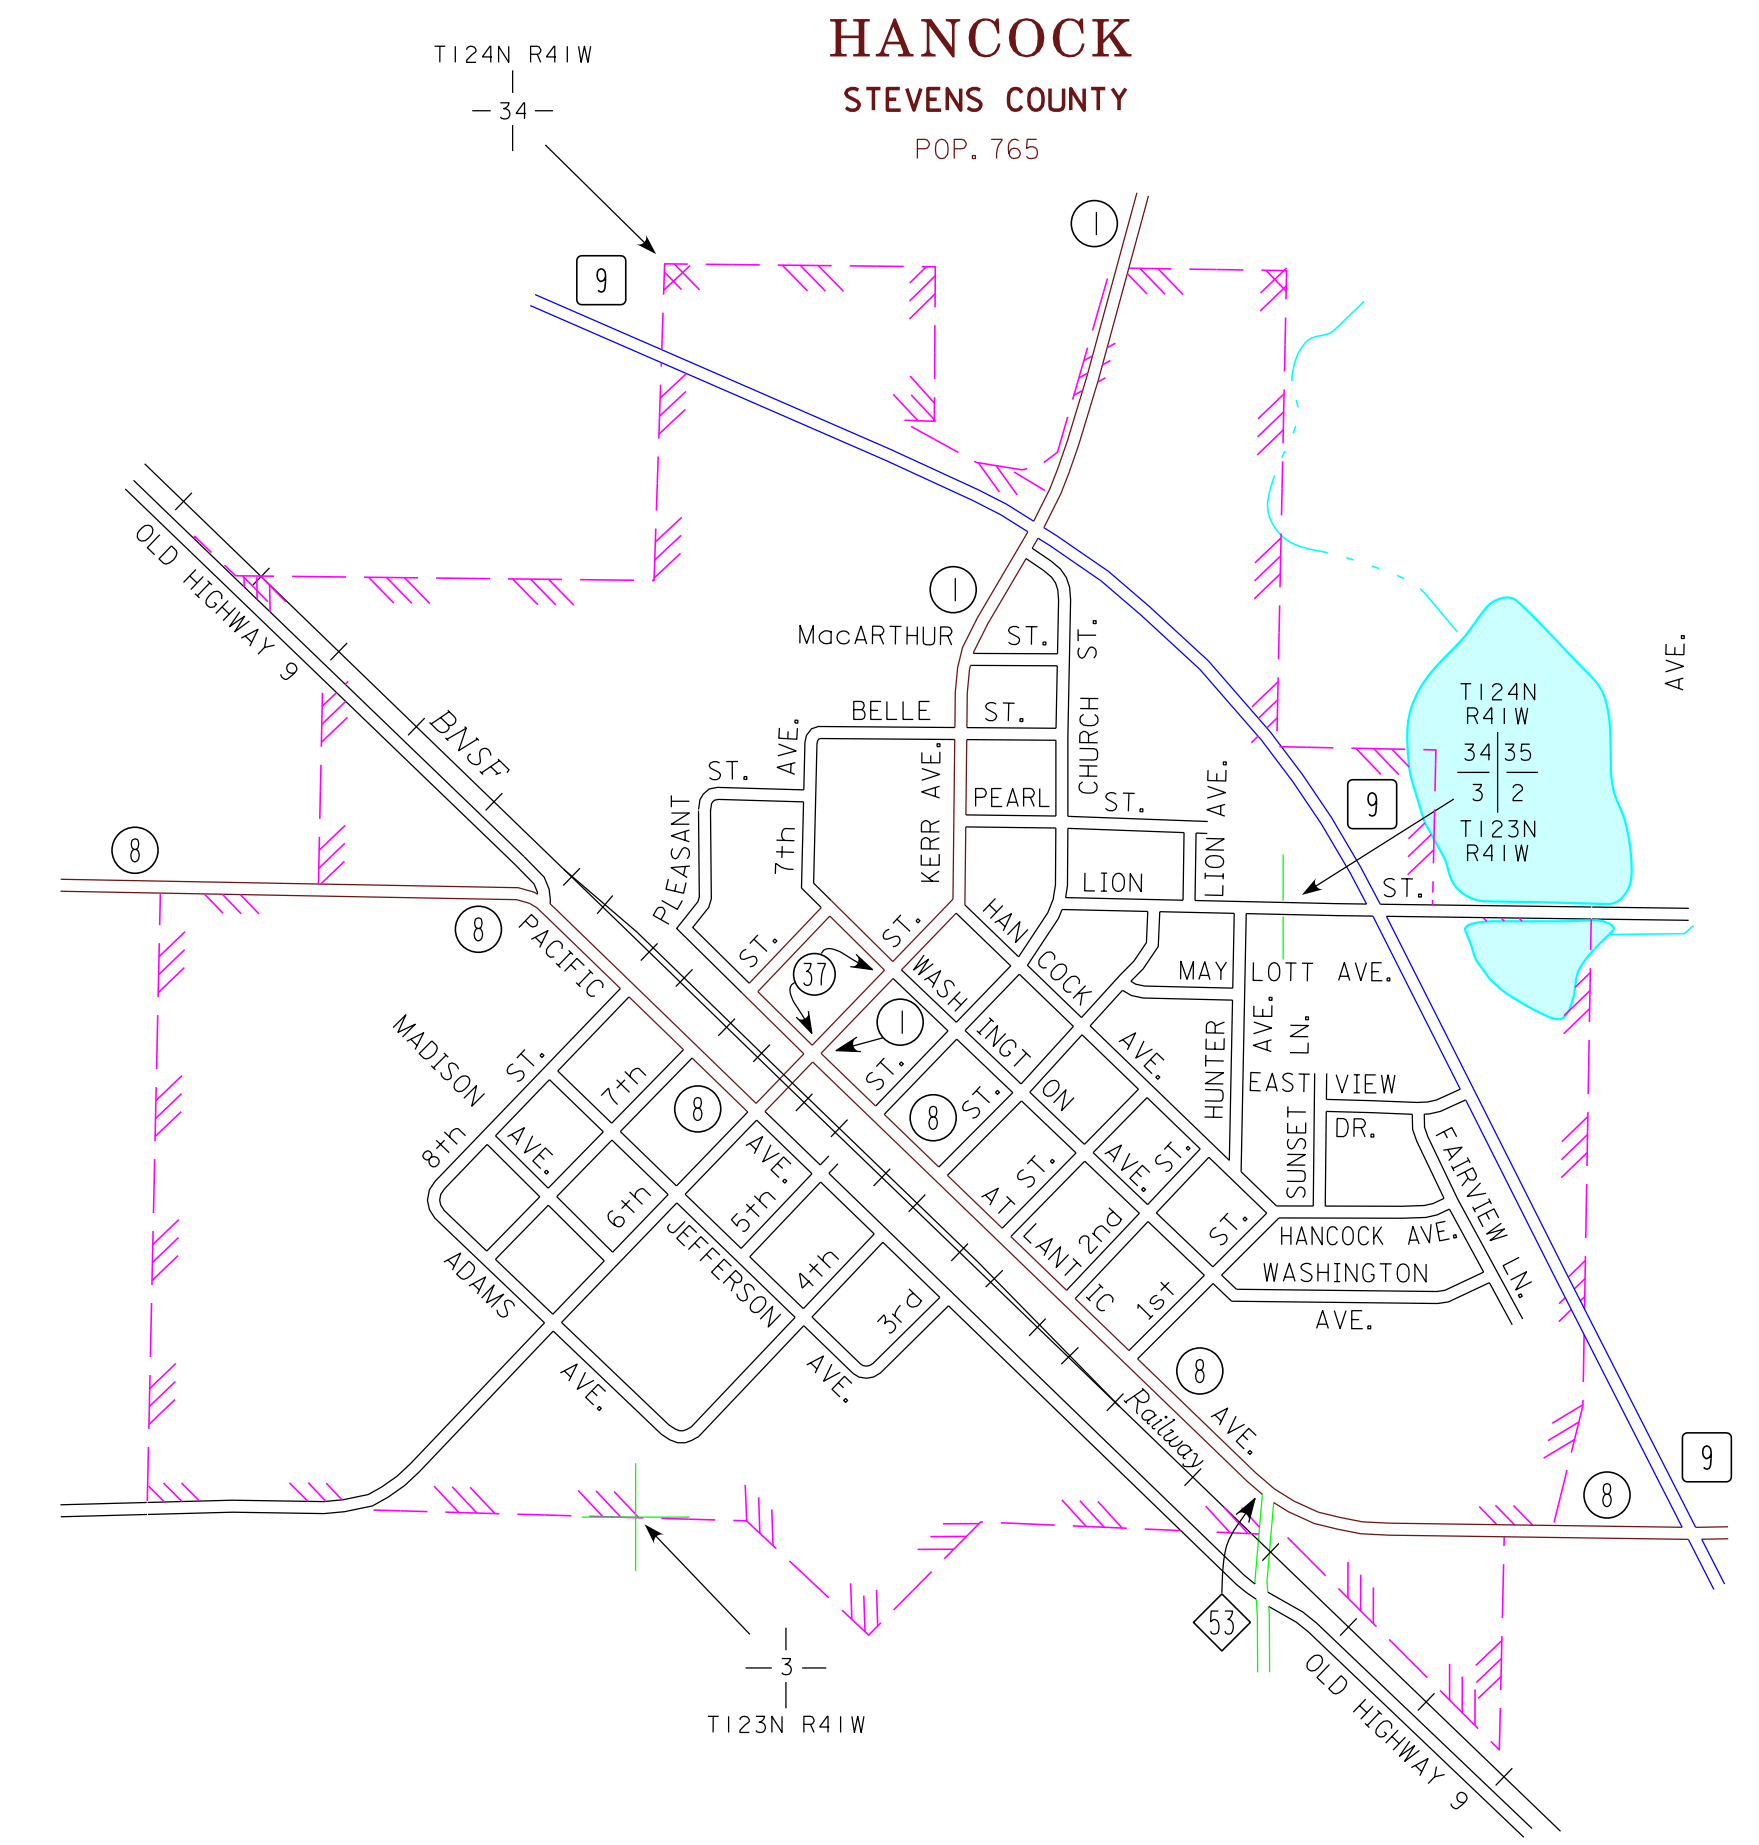

HANCOCK
STEVENS COUNTY
POP. 765

1. MUNICIPALITIES SHOWN ON THIS SHEET
2. ALBERTA
   - CHOKIO
   - DONNELLY
   - HANCOCK

NOTE: 2010 U.S. CENSUS FIGURES SHOWN FOR ALL MUNICIPALITIES UNLESS OTHERWISE STATED.