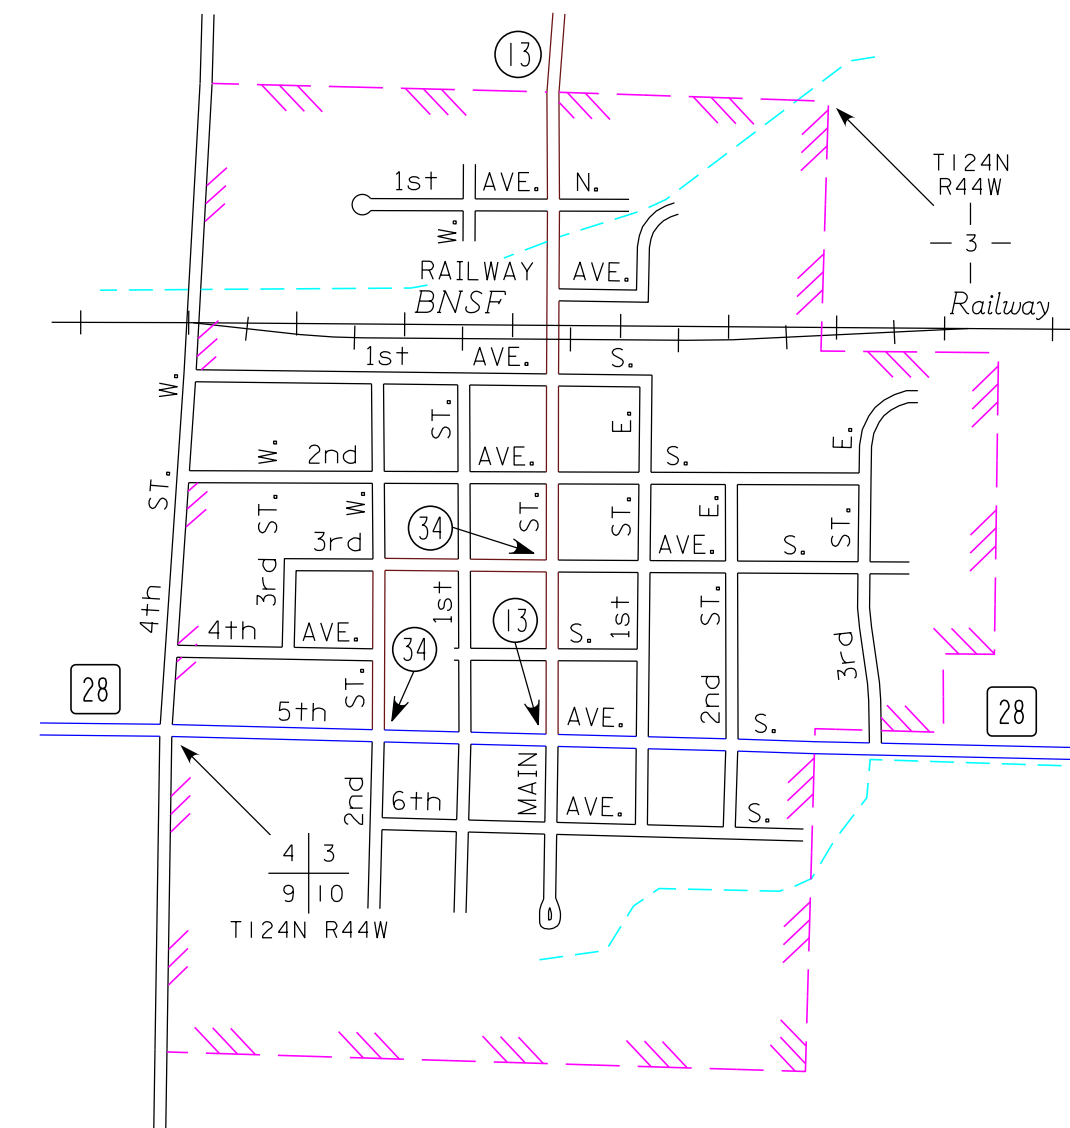

CHOKIO
STEVENS COUNTY
POP. 400