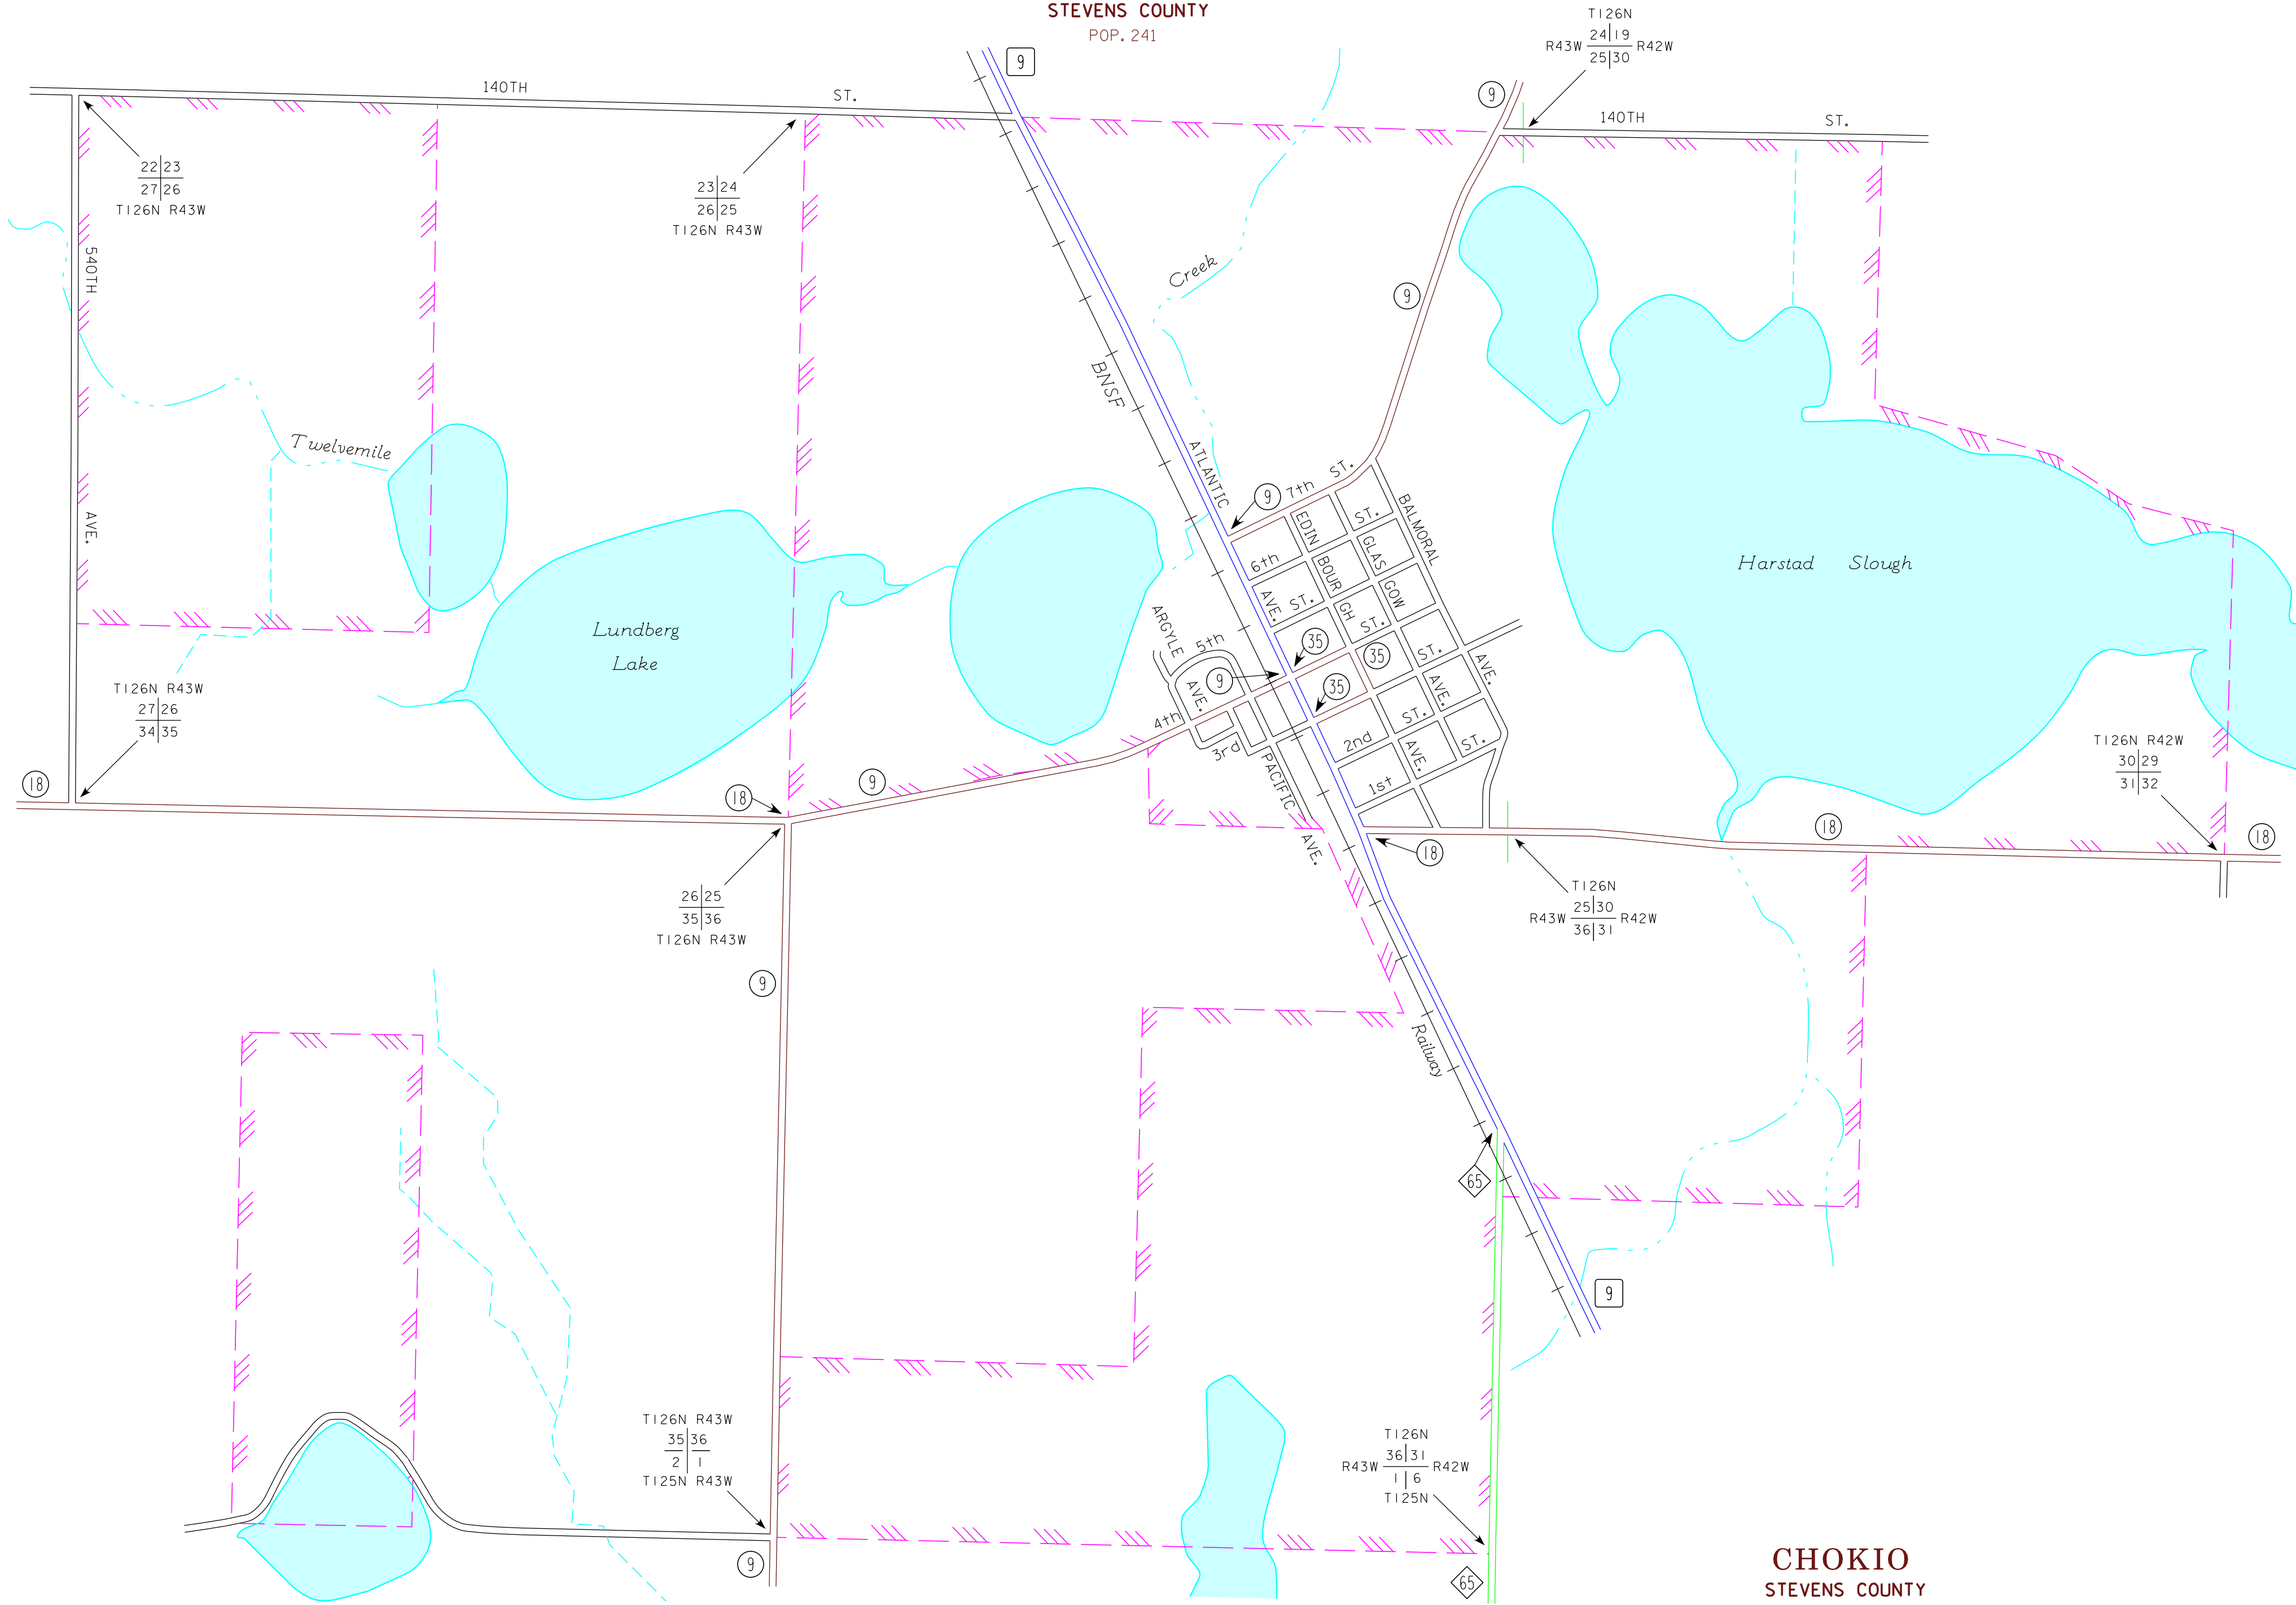

DONNELLY
STEVENS COUNTY
POP. 241

MUNICIPALITIES OF STEVENS CO.

PREPARED BY THE
MINNESOTA DEPARTMENT OF TRANSPORTATION
OFFICE OF TRANSPORTATION SYSTEM MANAGEMENT
IN COOPERATION WITH
U.S. DEPARTMENT OF TRANSPORTATION
FEDERAL HIGHWAY ADMINISTRATION

2015
BASIC DATA - 2009

LEGEND

- INTERSTATE TRUNK HIGHWAY..... (35)
- U.S. TRUNK HIGHWAY..... (10)
- STATE TRUNK HIGHWAY..... (55)
- COUNTY STATE AID HIGHWAY..... (23)
- COUNTY ROAD..... (15)
- PUBLIC ROAD.....
- PRIVATE ROAD.....
- CORPORATE LIMITS.....