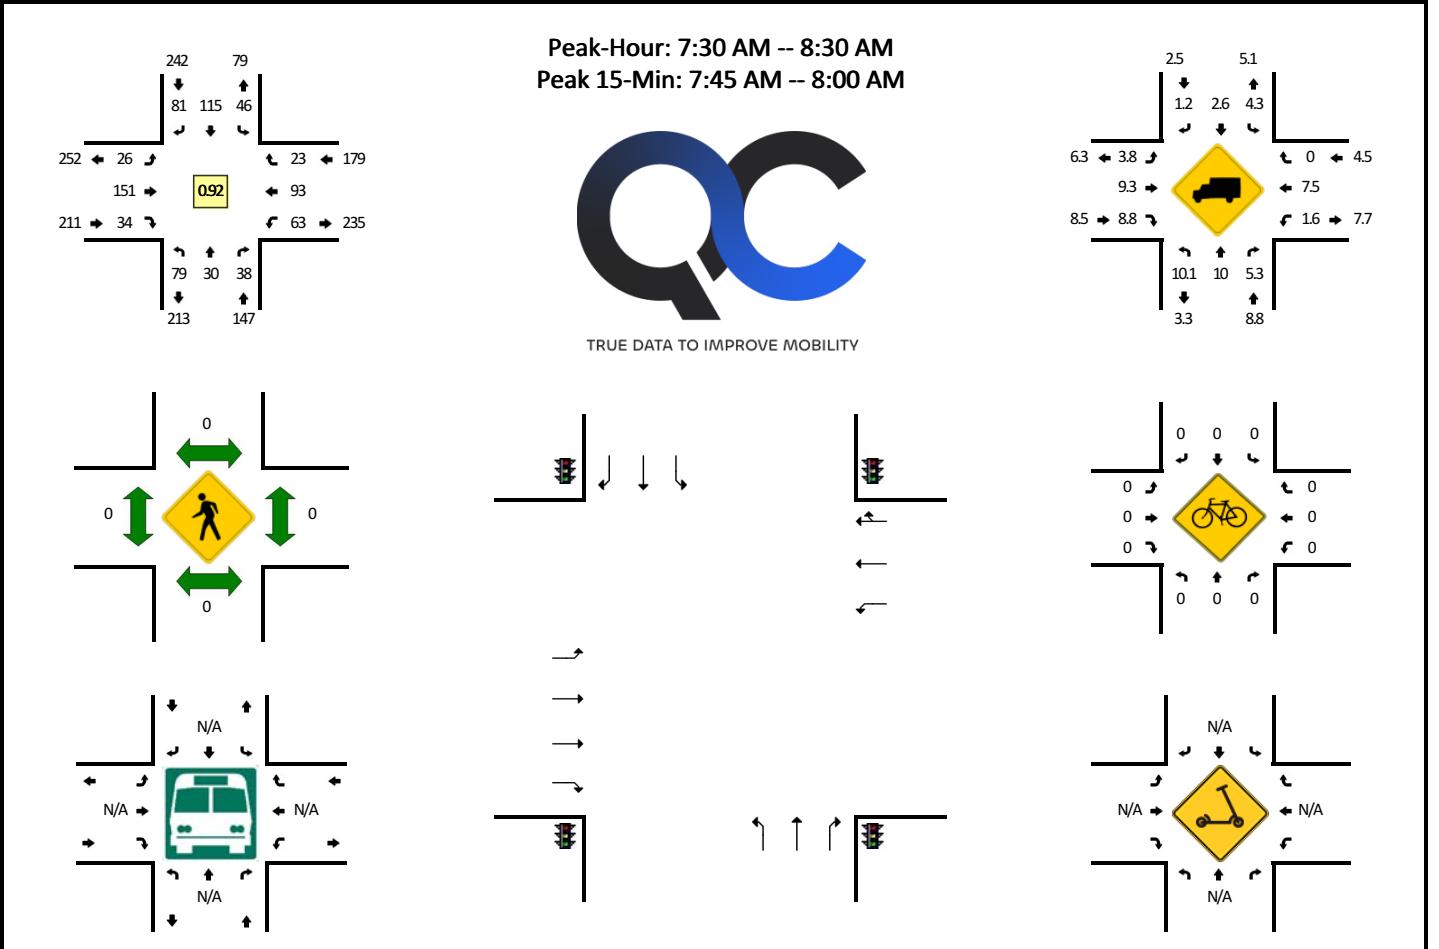

LOCATION: Davenport St NE -- 105th Ave NE
CITY/STATE: Blaine, MN

QC JOB #: 16374017
DATE: Thu, Oct 26 2023

15-Min Count Period Beginning At	Davenport St NE (Northbound)				Davenport St NE (Southbound)				105th Ave NE (Eastbound)				105th Ave NE (Westbound)				Total	Hourly Totals
	Left	Thru	Right	U	Left	Thru	Right	U	Left	Thru	Right	U	Left	Thru	Right	U		
7:00 AM	9	2	4	0	8	9	7	0	6	34	4	0	7	26	6	1	123	
7:15 AM	12	7	3	0	6	30	11	0	4	26	3	0	4	30	2	0	138	
7:30 AM	17	6	7	1	7	36	30	0	6	31	3	0	15	27	2	0	188	
7:45 AM	9	8	8	0	23	31	19	0	5	48	14	0	19	21	6	0	211	660
8:00 AM	26	9	11	0	7	24	14	0	13	33	5	0	16	21	10	0	189	726
8:15 AM	26	7	12	0	9	24	18	0	2	39	12	0	13	24	5	0	191	779
8:30 AM	26	6	12	0	8	22	9	0	14	36	7	0	22	22	3	0	187	778
8:45 AM	28	9	15	0	18	33	9	0	3	31	8	0	27	20	4	1	206	773
Peak 15-Min Flowrates	Northbound				Southbound				Eastbound				Westbound				Total	
	Left	Thru	Right	U	Left	Thru	Right	U	Left	Thru	Right	U	Left	Thru	Right	U		
All Vehicles	36	32	32	0	92	124	76	0	20	192	56	0	76	84	24	0	844	
Heavy Trucks	4	4	0		4	8	0		0	16	8		0	0	0		44	
Buses																	0	
Pedestrians		0				0				0				0			0	
Bicycles	0	0	0		0	0	0		0	0	0		0	0	0		0	
Scoters																	0	