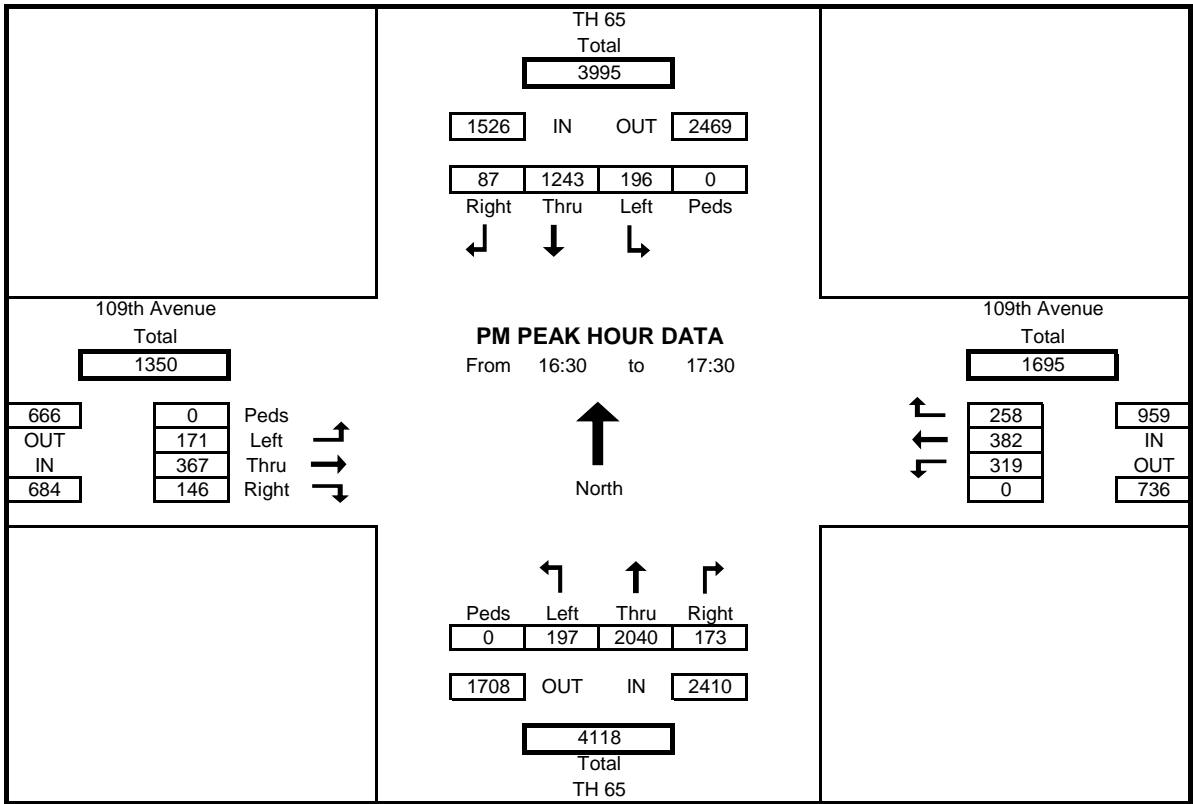

Location: TH 65 at 109th Avenue (CSAH 12)
Count Date: 4/11/2017
Counted By: JDA

AM PEAK HOUR TURNING MOVEMENT DATA
All Vehicles

Start Time	TH 65				109th Avenue				TH 65				109th Avenue				Int. Total
	Southbound				Westbound				Northbound				Eastbound				
	Left	Thru	Right	Peds	Left	Thru	Right	Peds	Left	Thru	Right	Peds	Left	Thru	Right	Peds	
16:30	36	345	26	0	64	99	71	0	52	524	43	0	34	115	37	0	1446
16:45	57	306	19	0	94	109	62	0	44	480	44	0	47	93	37	0	1392
17:00	41	331	27	0	69	70	65	0	45	505	41	0	40	63	32	0	1329
17:15	62	261	15	0	92	104	60	0	56	531	45	0	50	96	40	0	1412
Total	196	1243	87	0	319	382	258	0	197	2040	173	0	171	367	146	0	5579
% App. Total	12.8	81.5	5.7	0.0	20.9	25.0	16.9	0.0	12.9	133.7	11.3	0.0	11.2	24.0	9.6	0.0	
PHF	0.790	0.901	0.806	0.000	0.848	0.876	0.908	0.000	0.879	0.960	0.961	0.000	0.855	0.798	0.913	0.000	0.965

% Trucks	1.0	2.8	0.0	0.0	1.6	1.6	0.4	0.0	1.0	1.6	0.6	0.0	0.0	0.5	0.0	0.0	1.6
	2.4				1.3				1.5				0.3