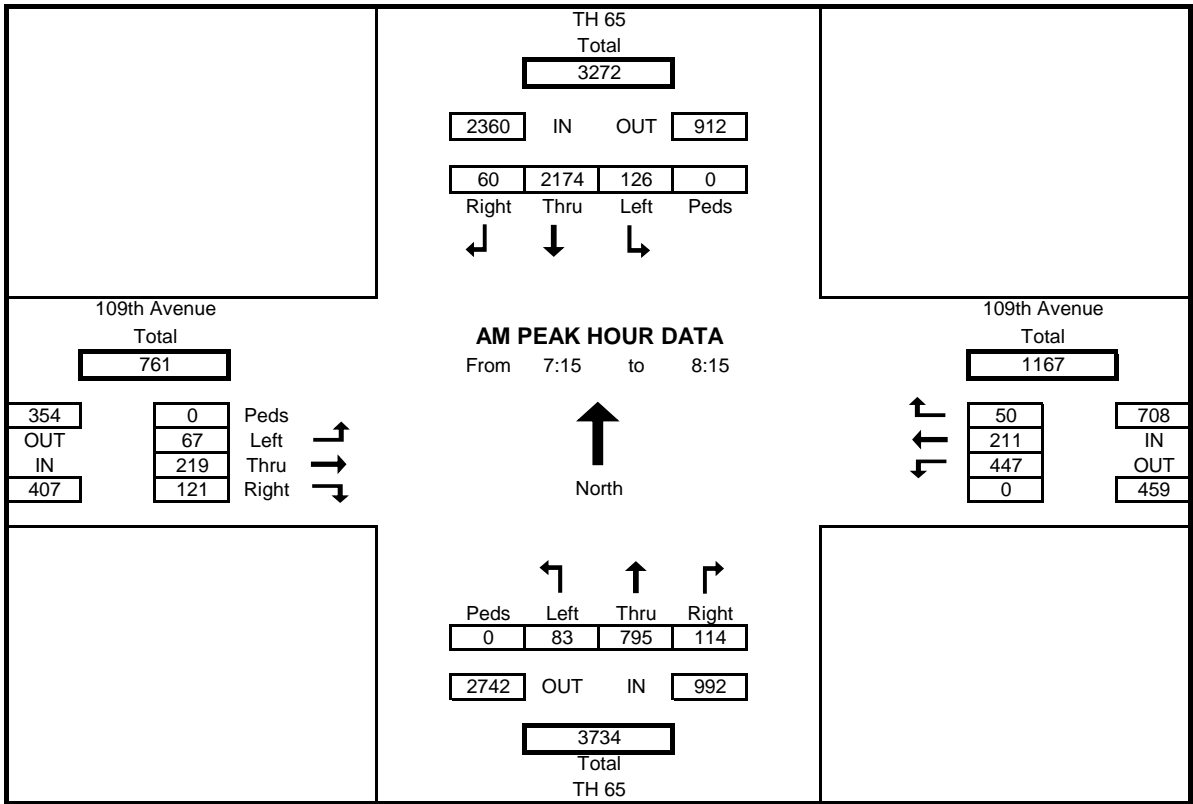

Location: TH 65 at 109th Avenue (CSAH 12)
Count Date: 4/11/2017
Counted By: JDA

AM PEAK HOUR TURNING MOVEMENT DATA
All Vehicles

Start Time	TH 65				109th Avenue				TH 65				109th Avenue				Int. Total
	Southbound				Westbound				Northbound				Eastbound				
	Left	Thru	Right	Peds	Left	Thru	Right	Peds	Left	Thru	Right	Peds	Left	Thru	Right	Peds	
7:15	21	611	11	0	104	55	7	0	14	193	24	0	9	36	24	0	1109
7:30	34	494	9	0	139	52	12	0	29	184	31	0	23	65	45	0	1117
7:45	37	528	14	0	89	67	19	0	23	220	27	0	20	57	30	0	1131
8:00	34	541	26	0	115	37	12	0	17	198	32	0	15	61	22	0	1110
Total	126	2174	60	0	447	211	50	0	83	795	114	0	67	219	121	0	4467
% App. Total	5.3	92.1	2.5	0.0	18.9	8.9	2.1	0.0	3.5	33.7	4.8	0.0	2.8	9.3	5.1	0.0	
PHF	0.851	0.890	0.577	0.000	0.804	0.787	0.658	0.000	0.716	0.903	0.891	0.000	0.728	0.842	0.672	0.000	0.987
% Trucks	1.6	3.5	7.1	0.0	4.2	2.4	0.0	0.0	5.1	8.5	9.6	0.0	0.0	2.3	0.8	0.0	4.3
	3.5				3.4				8.3				1.5