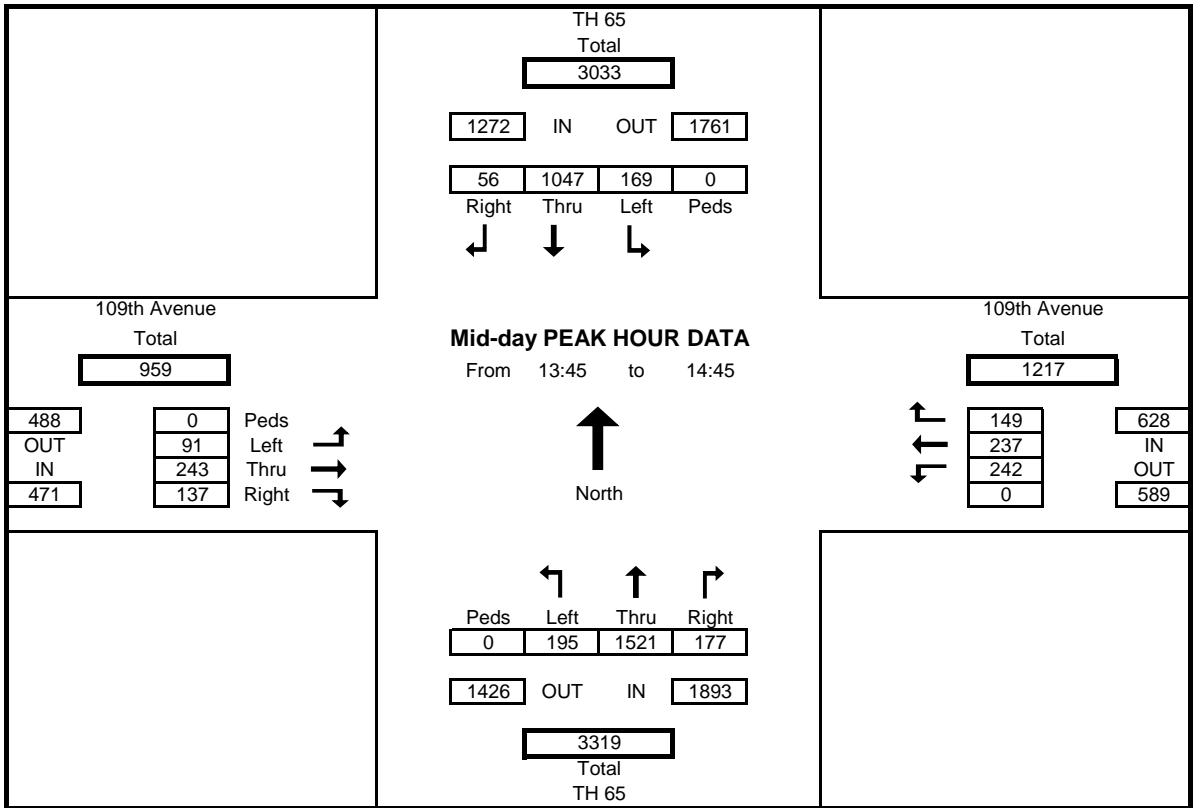

Location: TH 65 at 109th Avenue (CSAH 12)
Count Date: 4/11/2017
Counted By: JDA

Mid-Day PEAK HOUR TURNING MOVEMENT DATA
All Vehicles

Start Time	TH 65				109th Avenue				TH 65				109th Avenue				Int. Total
	Southbound				Westbound				Northbound				Eastbound				
	Left	Thru	Right	Peds	Left	Thru	Right	Peds	Left	Thru	Right	Peds	Left	Thru	Right	Peds	
13:45	39	255	17	0	68	52	29	0	45	324	49	0	14	46	34	0	972
14:00	49	274	11	0	61	53	46	0	49	329	38	0	26	67	33	0	1036
14:15	46	220	13	0	57	71	31	0	49	409	47	0	26	68	35	0	1072
14:30	35	298	15	0	56	61	43	0	52	459	43	0	25	62	35	0	1184
Total	169	1047	56	0	242	237	149	0	195	1521	177	0	91	243	137	0	4264
% App. Total	13.3	82.3	4.4	0.0	19.0	18.6	11.7	0.0	15.3	119.6	13.9	0.0	7.2	19.1	10.8	0.0	
PHF	0.862	0.878	0.824	0.000	0.890	0.835	0.810	0.000	0.938	0.828	0.903	0.000	0.875	0.893	0.979	0.000	0.900
% Trucks	3.0	6.5	7.7	0.0	0.8	1.3	4.2	0.0	2.1	4.4	3.5	0.0	1.1	1.3	2.2	0.0	4.0
	6.1				1.8				4.1				1.5