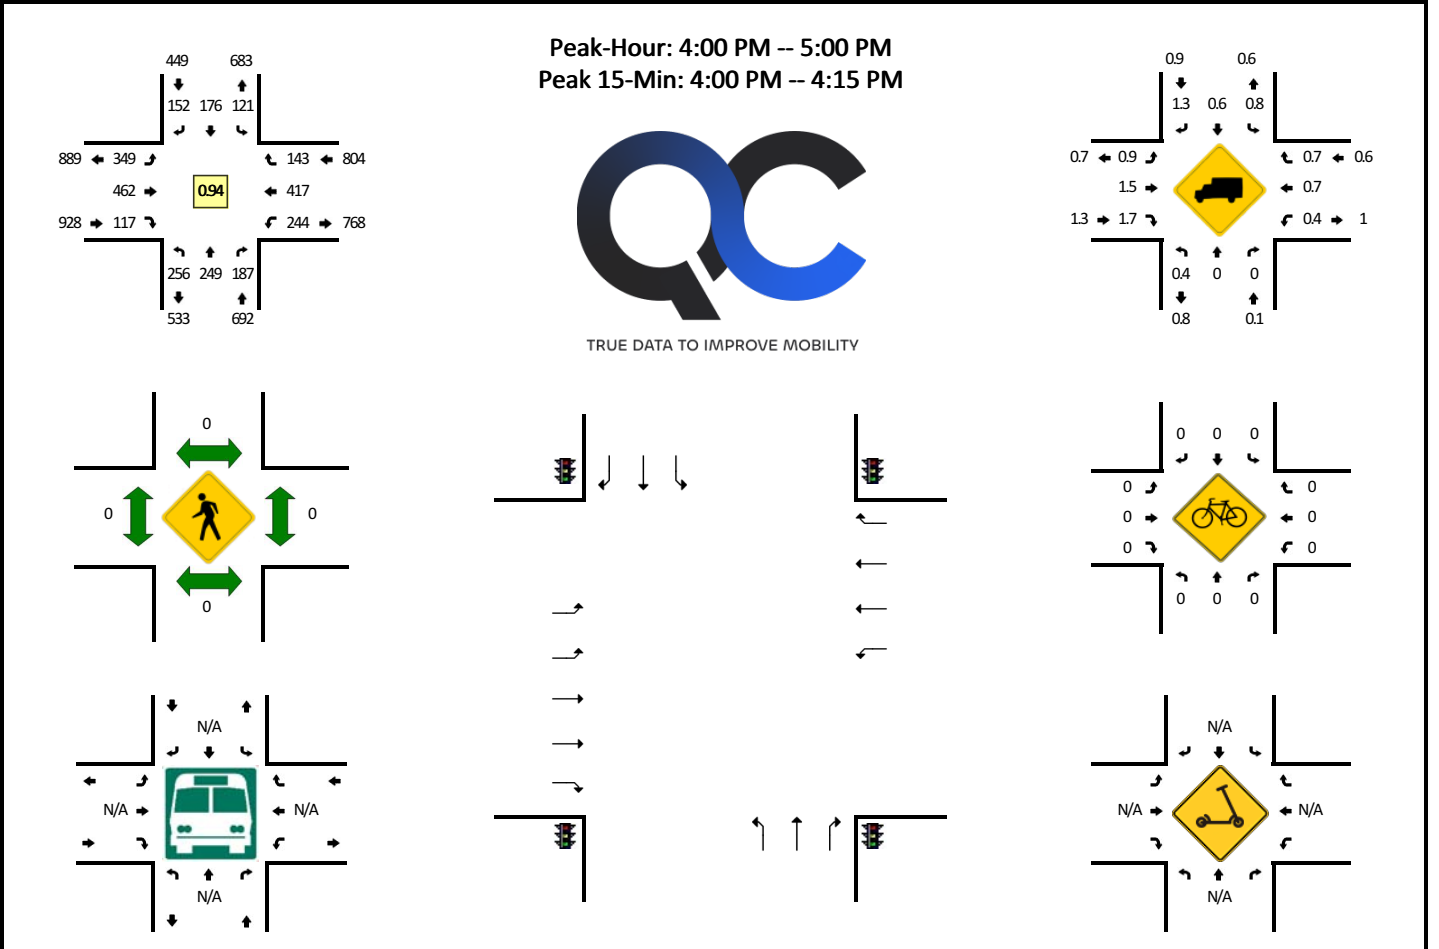

LOCATION: Club Pkwy NE/Davenport St NE -- 109th Ave NE
CITY/STATE: Blaine, MN

QC JOB #: 16374012
DATE: Thu, Oct 26 2023

15-Min Count Period Beginning At	Club Pkwy NE/Davenport St NE (Northbound)				Club Pkwy NE/Davenport St NE (Southbound)				109th Ave NE (Eastbound)				109th Ave NE (Westbound)				Total	Hourly Totals
	Left	Thru	Right	U	Left	Thru	Right	U	Left	Thru	Right	U	Left	Thru	Right	U		
4:00 PM	75	68	42	0	29	39	46	1	76	129	21	14	62	122	37	2	763	
4:15 PM	64	80	54	0	35	49	38	4	83	107	31	15	52	82	40	2	736	
4:30 PM	57	62	42	0	26	44	34	0	60	118	27	18	51	105	33	0	677	
4:45 PM	60	39	49	0	25	44	34	1	66	108	38	17	75	108	33	0	697	2873
5:00 PM	61	65	47	0	40	60	29	1	82	119	40	18	60	92	46	2	762	2872
5:15 PM	54	74	33	0	24	50	40	1	60	103	28	22	55	89	51	1	685	2821
5:30 PM	60	51	49	0	30	48	40	0	78	132	27	12	58	110	31	0	726	2870
5:45 PM	58	52	43	0	26	47	44	1	78	101	42	12	37	70	28	0	639	2812
Peak 15-Min Flowrates	Northbound				Southbound				Eastbound				Westbound				Total	
	Left	Thru	Right	U	Left	Thru	Right	U	Left	Thru	Right	U	Left	Thru	Right	U		
All Vehicles	300	272	168	0	116	156	184	4	304	516	84	56	248	488	148	8	3052	
Heavy Trucks	4	0	0		4	0	4		0	12	0		0	8	4		36	
Buses																		
Pedestrians		0				0				0				0			0	
Bicycles	0	0	0		0	0	0		0	0	0		0	0	0		0	
Scoters																		