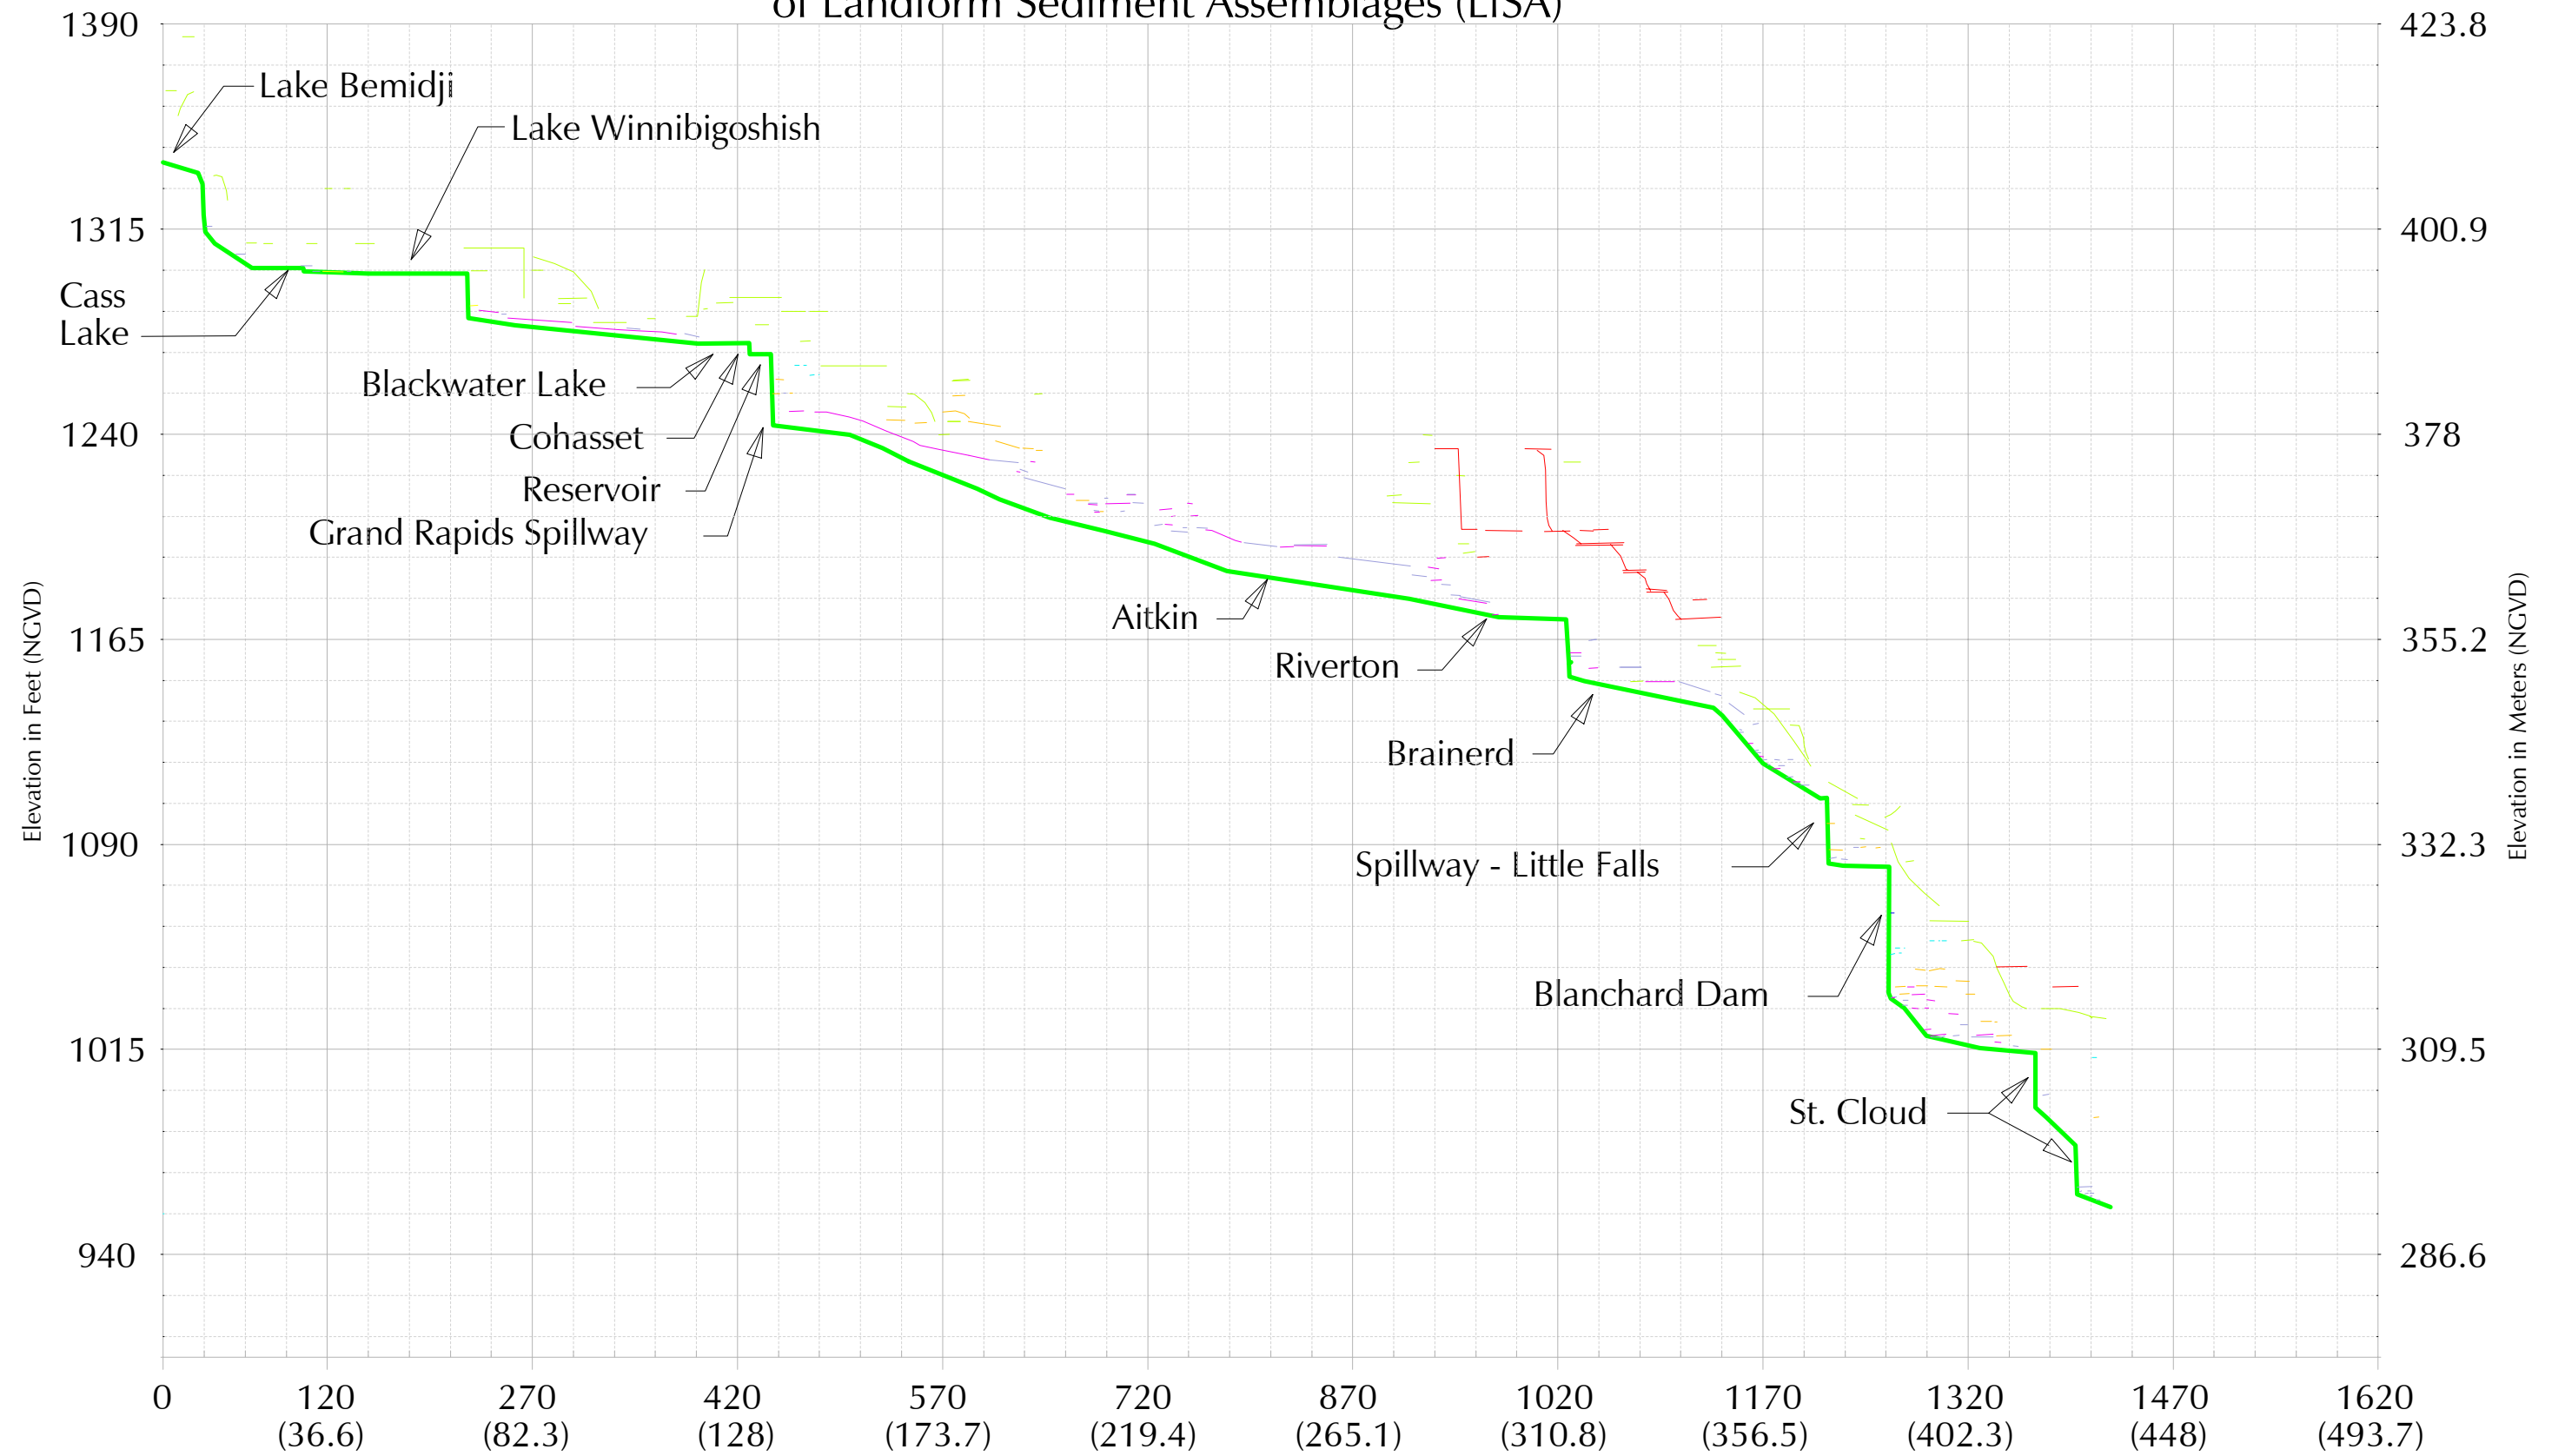

# Mississippi River Long Section of Landform Sediment Assemblages (LfSA)

Valley Thousands of Feet  
(Valley KM)

## Legend

- Approximate LfSA Location
- OP
- OT
- VT3
- - - VT2

- VT1
- FDE
- FFY
- FFX
- Stream Bed